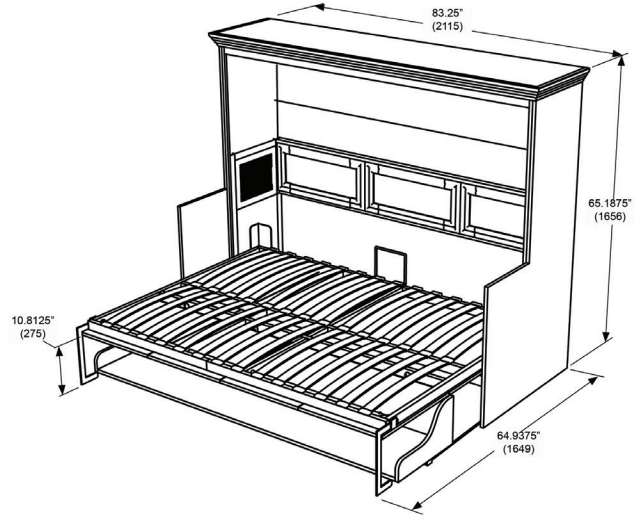

OVERALL DIMENSIONS

FULL

Closed

Dim:
83 1/4"W x 65 3/16"H x 33 1/2"D
2115W x 1656H x 851D (mm)

Opened

Dim:
83 1/4"W x 65 3/16"H x 64 15/16"D
2115W x 1656H x 1649D (mm)

54" (1372)W x 12" (305)H x 75" (1905)D Full Mattress

OVERALL DIMENSIONS

QUEEN

Closed

Dim:
88"W x 69 5/8"H x 33 1/2"D
2235W x 1769H x 851D (mm)

Opened

Dim:
88"W x 68 5/8"H x 69 1/8"D
2235W x 1769H x 1758D (mm)

60" (1524)W x 12" (305)H x 80" (2032)D Queen Mattress