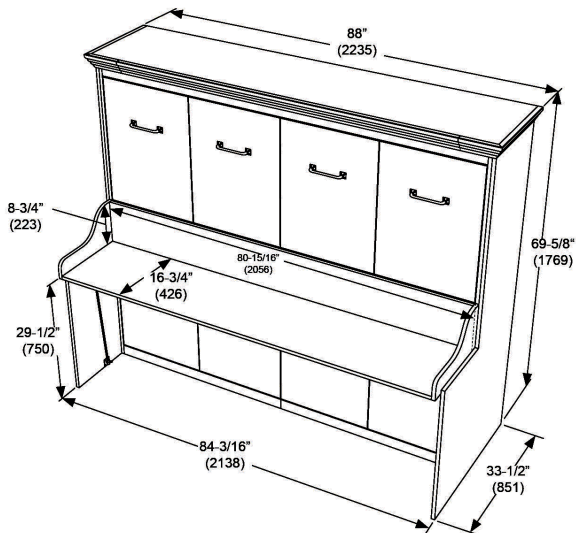

OVERALL DIMENSIONS

FULL

Closed

Dim:
83 1/4"W x 65 3/16"H x 33 1/2"D
2115W x 1656H x 851D (mm)

Opened

Dim:
83 1/4"W x 65 3/16"H x 64 15/16"D
2115W x 1656H x 1649D (mm)

54" (1372)W x 12" (305)H x 75" (1905)D Full Mattress

OVERALL DIMENSIONS

QUEEN

Closed

Dim:
88"W x 69 5/8"H x 33 1/2"D
2235W x 1769H x 851D (mm)

Opened

Dim:
88"W x 68 5/8"H x 69 1/8"D
2235W x 1769H x 1758D (mm)

60" (1524)W x 12" (305)H x 80" (2032)D Queen Mattress