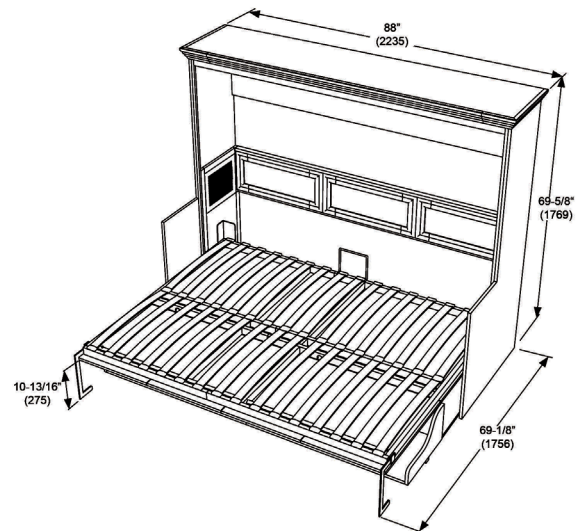

OVERALL DIMENSIONS

FULL

Closed

Dim:
83 1/4"W x 65 3/16"H x 33 1/2"D
2115W x 1656H x 851D (mm)

Opened

Dim:
83 1/4"W x 65 3/16"H x 64 15/16"D
2115W x 1656H x 1649D (mm)

54" (1372)W x 12" (305)H x 75" (1905)D Full Mattress

OVERALL DIMENSIONS

QUEEN

Closed

Dim:
88"W x 69 5/8"H x 33 1/2"D
2235W x 1769H x 851D (mm)

Opened

Dim:
88"W x 68 5/8"H x 69 1/8"D
2235W x 1769H x 1758D (mm)

60" (1524)W x 12" (305)H x 80" (2032)D Queen Mattress