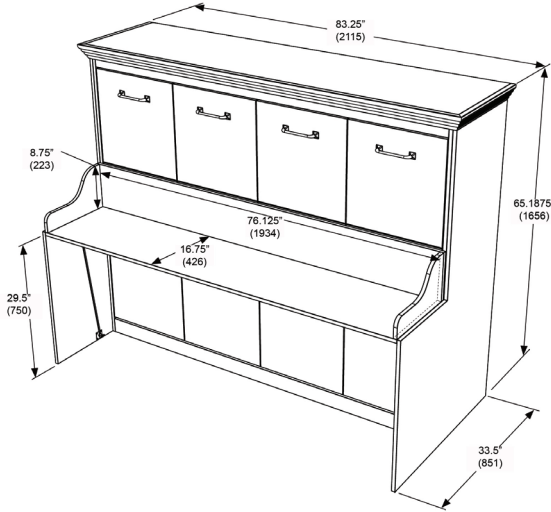

CHAMBERLIN MURPHY BED W/DESK - LANDSCAPE

The Chamberlin series is crafted with solid woods and veneers throughout and is finished in a deep rich walnut color. With a raised headboard, crown moldings, together with a full top and solid hardware such as the deluxe handle, the series adds a warm touch to any room!

OVERALL DIMENSIONS

FULL

Closed

Dim:
83 1/4"W x 65 3/16"H x 33 1/2"D
2115W x 1656H x 851D (mm)

Opened

Dim:
83 1/4"W x 65 3/16"H x 64 15/16"D
2115W x 1656H x 1649D (mm)

54" (1372)W x 12" (305)H x 75" (1905)D Full Mattress

OVERALL DIMENSIONS

QUEEN

Closed

Dim:
88"W x 69 5/8"H x 33 1/2"D
2235W x 1769H x 851D (mm)

Opened

Dim:
88"W x 68 5/8"H x 69 1/8"D
2235W x 1769H x 1758D (mm)

60" (1524)W x 12" (305)H x 80" (2032)D Queen Mattress