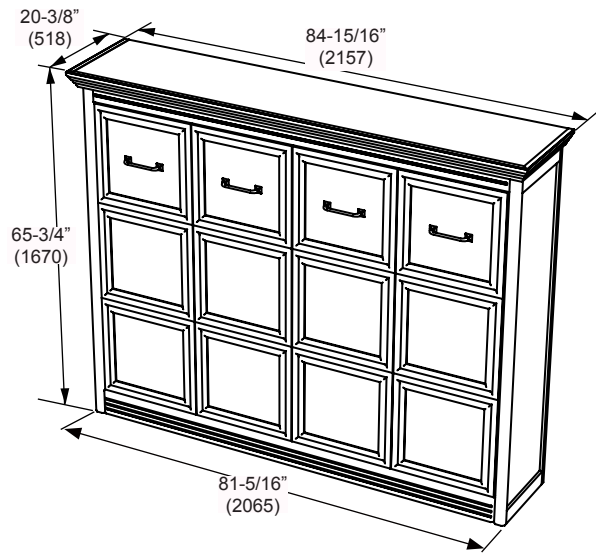

# CHAMBERLIN FULL MURPHY BED - LANDSCAPE

The Chamberlin series is crafted with solid woods and veneers throughout and is finished in a deep rich walnut color. With a raised headboard, crown moldings, together with a full top and solid hardware such as the deluxe handle, the series adds a warm touch to any room!

OVERALL DIMENSIONS

ADONIS FULL MURPHY BED - LANDSCAPE

Closed

Dim:  
84 15/16"W x 65 3/4"H x 20 3/8"D  
2157W x 1670H x 517D (mm)

Opened

Dim:  
84 15/16"W x 65 3/4"H x 65 1/2"D  
2157W x 1670H x 1664D (mm)

54" (1372)W x 12" (305)H x 75" (1905)D Full Mattress

OVERALL DIMENSIONS