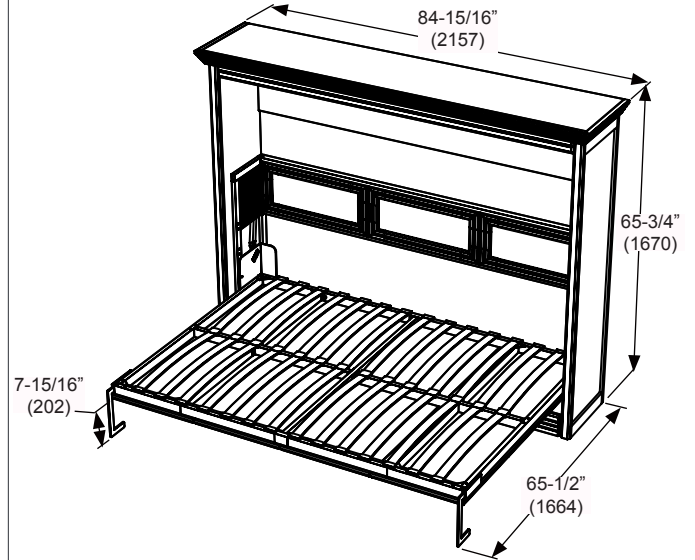

OVERALL DIMENSIONS

ADONIS FULL MURPHY BED - LANDSCAPE

Closed

Dim:  
84 15/16"W x 65 3/4"H x 20 3/8"D  
2157W x 1670H x 517D (mm)

Opened

Dim:  
84 15/16"W x 65 3/4"H x 65 1/2"D  
2157W x 1670H x 1664D (mm)

54" (1372)W x 12" (305)H x 75" (1905)D Full Mattress

OVERALL DIMENSIONS