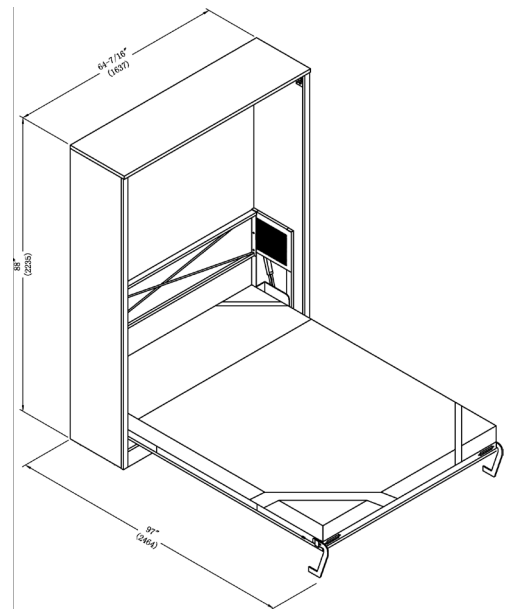

No Full-size Option

Closed

Dim:
64.45"W x 88"H x 18.62"D
1637W x 2235H x 473D (mm)

Opened

Dim:
64.45"W x 88"H x 97"D
1637W x 2235H x 2464D (mm)

60" (1524)W x 12" (305)H x 80" (2032)D Queen Mattress