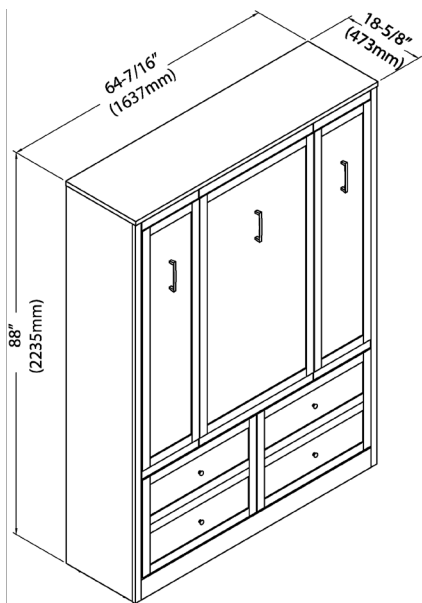

AZORES MURPHY BED

The Azores wall bed transforms any room in your house into a guest room. Have your guests sleep in perfect comfort on a real mattress with the support that only comes from our euro-slat frame.

No Full-size Option

Closed

Dim:
64.45"W x 88"H x 18.62"D
1637W x 2235H x 473D (mm)

Opened

Dim:
64.45"W x 88"H x 97"D
1637W x 2235H x 2464D (mm)

60" (1524)W x 12" (305)H x 80" (2032)D Queen Mattress