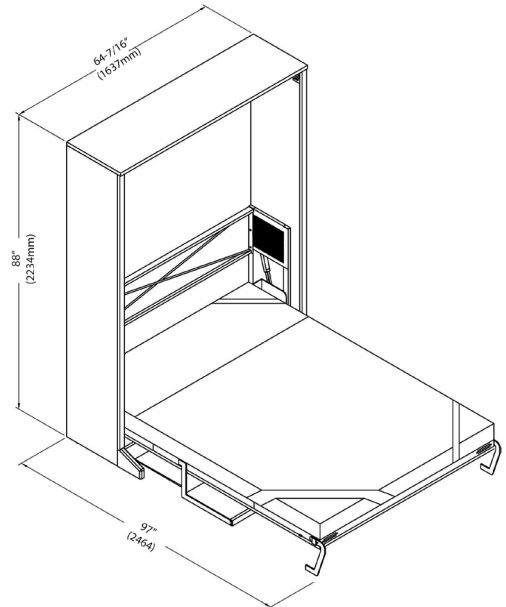

AZORES MURPHY BED WITH DESK

The Azores wall bed transforms any room in your house into a guest room. Have your guests sleep in perfect comfort on a real mattress with the support that only comes from our euro-slat frame.

No Full-size Option

Closed

Dim:
64.45"W x 88"H x 40.12"D
1637W x 2235H x 914D (mm)

Opened

Dim:
64.45"W x 88"H x 97"D
1637W x 2235H x 2464D (mm)

60" (1524)W x 12" (305)H x 80" (2032)D Queen Mattress