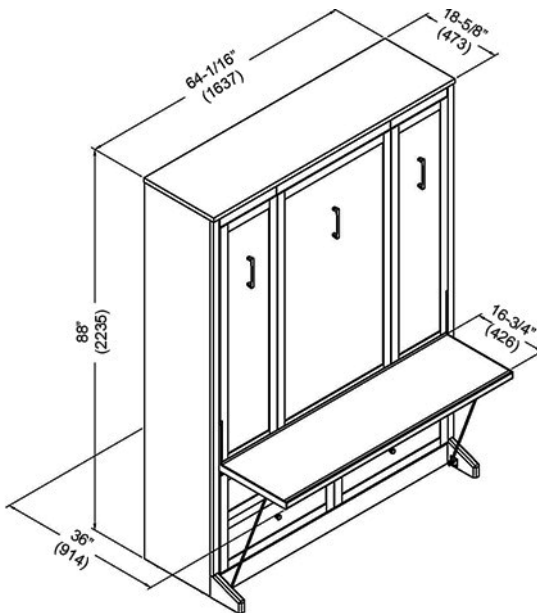

AZORES MURPHY BED WITH DESK

The Azores wall bed transforms any room in your house into a guest room. Have your guests sleep in perfect comfort on a real mattress with the support that only comes from our euro-slat frame.

No Full-size Option

Closed

Dim:
64.45"W x 88"H x 40.12"D
1637W x 2235H x 914D (mm)

Opened

Dim:
64.45"W x 88"H x 97"D
1637W x 2235H x 2464D (mm)

60" (1524)W x 12" (305)H x 80" (2032)D Queen Mattress