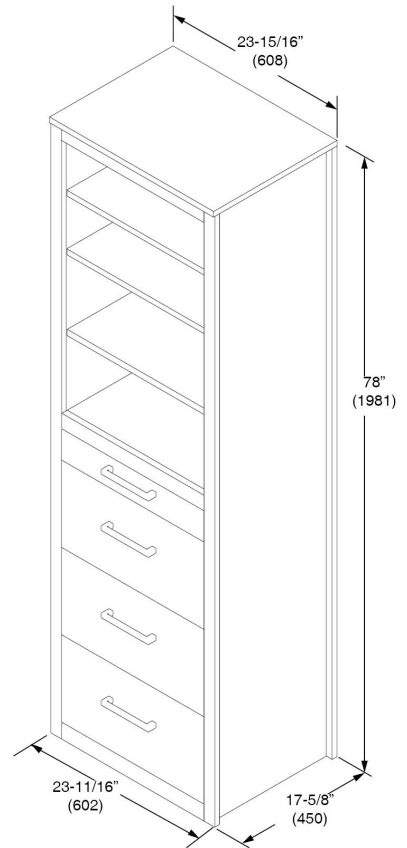

STORAGE CABINET

Our storage cabinets are customizable to suit your storage needs. They include adjustable shelves, a hanging bar for clothes, three drawers, and a pullout nightstand

OVERALL DIMENSIONS

Dimensions:
23.94"W x 78"H x 17.63"D
608W x 1981H x 450D (mm)

OVERALL DIMENSIONS