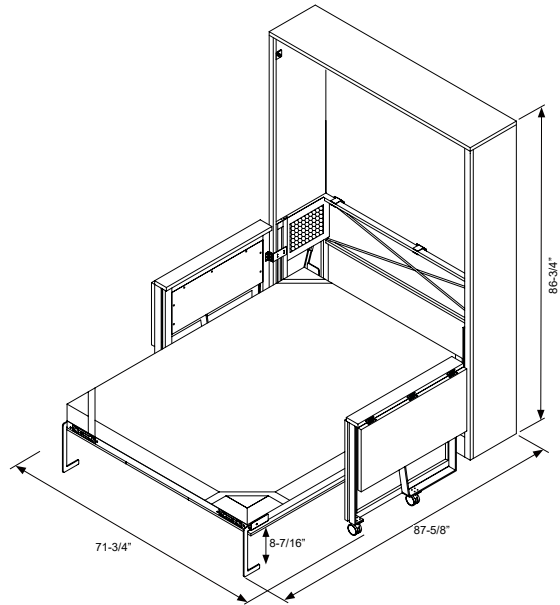

OVERALL DIMENSIONS

TWIN

Closed

Dim:
64-9/16"W x 86-3/4"H x 36-1/4"D
1637W x 2235H x 473D (mm)

Opened

Dim:
64-9/16"W(cabinet) x 86-3/4"H x 87-5/8"D
1637W x 2235H x 2868D (mm)

60" (1524)W x 12" (305)H x 80" (2032)D Queen Mattress

OVERALL DIMENSIONS