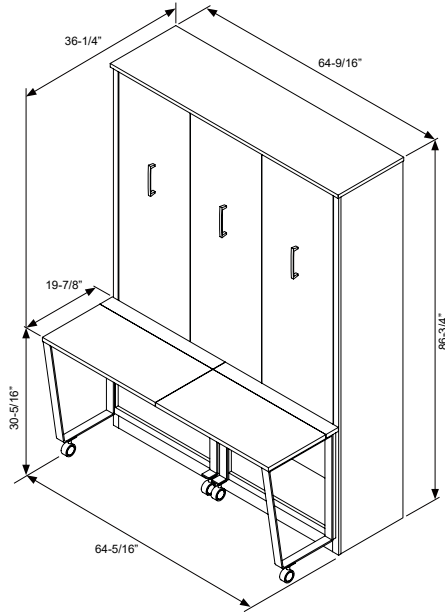

OVERALL DIMENSIONS

TWIN

Closed

Dim:
64-9/16"W x 86-3/4"H x 36-1/4"D
1637W x 2235H x 473D (mm)

Opened

Dim:
64-9/16"W(cabinet) x 86-3/4"H x 87-5/8"D
1637W x 2235H x 2868D (mm)

60" (1524)W x 12" (305)H x 80" (2032)D Queen Mattress

OVERALL DIMENSIONS