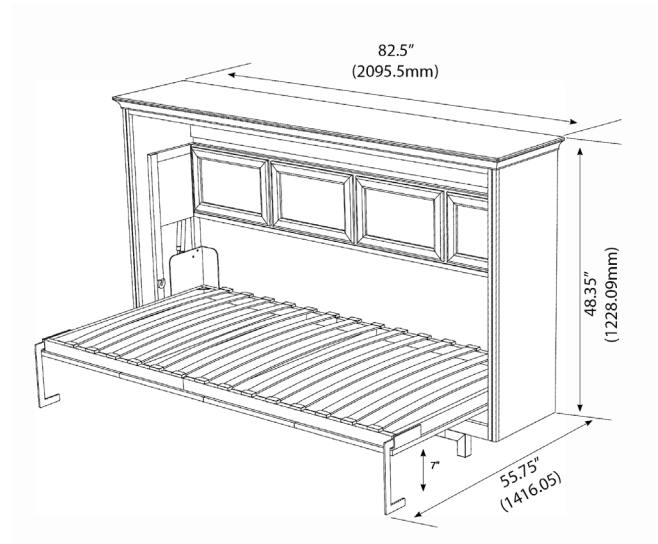

OVERALL DIMENSIONS

TWIN

Closed

Dim:
82.5"W x 48.35"H x 17.5"D
2095.5W x 1228.09H x 445.5D (mm)

Opened

Dim:
82.5"W x 48.35"H x 55.75"D
2095.5W x 1228.09H x 1416.05D (mm)

38" (965.2)W x 12" (305)H x 75" (1905)D Twin Mattress

OVERALL DIMENSIONS