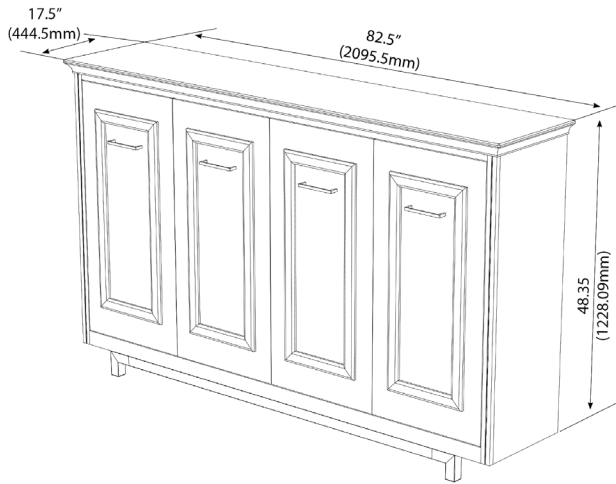

OVERALL DIMENSIONS

TWIN

Closed

Dim:
82.5"W x 48.35"H x 17.5"D
2095.5W x 1228.09H x 445.5D (mm)

Opened

Dim:
82.5"W x 48.35"H x 55.75"D
2095.5W x 1228.09H x 1416.05D (mm)

38" (965.2)W x 12" (305)H x 75" (1905)D Twin Mattress

OVERALL DIMENSIONS