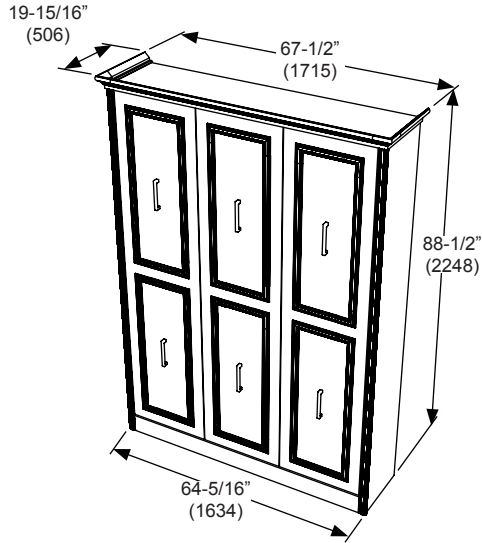

Closed

Dim:  
 67 1/2"W x 88 1/2"H x 19 15/16"D  
 1715W x 2248H x 506D (mm)

Opened

Dim:  
 67 1/2"W x 88 1/2"H x 90 3/8"D  
 1715W x 2248H x 2295D (mm)

60" (1524)W x 12" (305)H x 80" (2032)D Queen Mattress