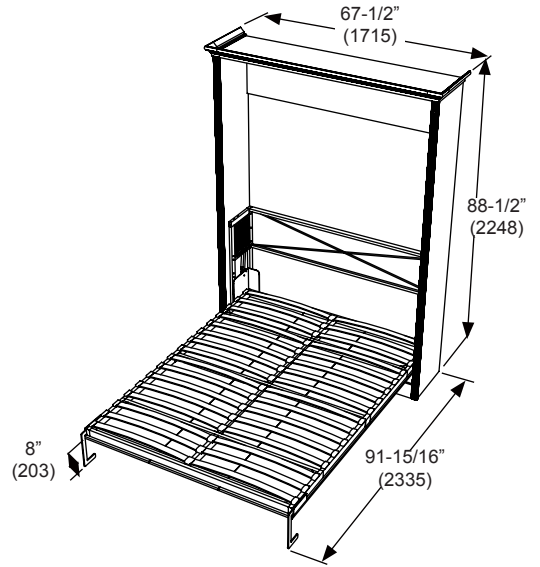

Closed

Dim:  
 67 1/2"W x 88 1/2"H x 19 15/16"D  
 1715W x 2248H x 506D (mm)

Opened

Dim:  
 67 1/2"W x 88 1/2"H x 90 3/8"D  
 1715W x 2248H x 2295D (mm)

60" (1524)W x 12" (305)H x 80" (2032)D Queen Mattress