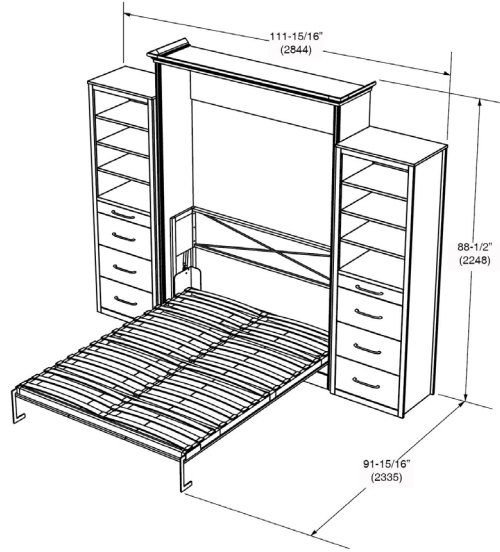

# ALEGRA MURPHY BED W/ 2 STORAGE CABINETS

The Alegra series is crafted with solid wood moldings and accents throughout and is finished in a matte white lacquer. The multi step finish is ultra smooth and when combined with the solid wood moldings and accents, creates a truly transitional feel.

Closed

Dim:  
111.94"W x 88.5"H x 19.94"D  
2843W x 2248H x 506D (mm)

Opened

Dim:  
111.94"W x 88.5"H x 91.94"D  
2843W x 2248H x 2335D (mm)

60" (1524)W x 12" (305)H x 80" (2032)D Queen Mattress