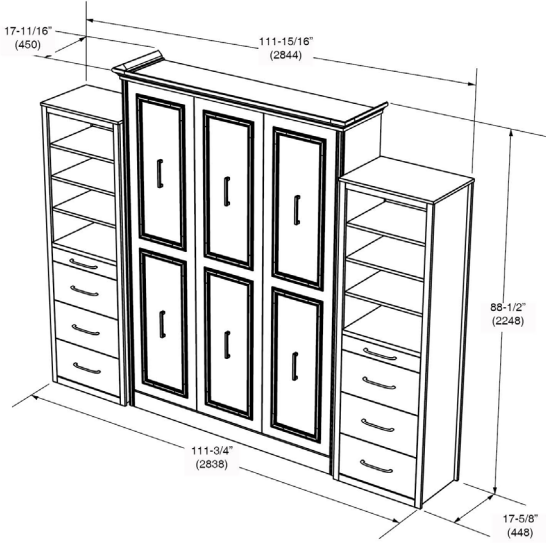

# ALEGRA MURPHY BED W/ 2 STORAGE CABINETS

The Alegra series is crafted with solid wood moldings and accents throughout and is finished in a matte white lacquer. The multi step finish is ultra smooth and when combined with the solid wood moldings and accents, creates a truly transitional feel.

Closed

Dim:  
111.94"W x 88.5"H x 19.94"D  
2843W x 2248H x 506D (mm)

Opened

Dim:  
111.94"W x 88.5"H x 91.94"D  
2843W x 2248H x 2335D (mm)

60" (1524)W x 12" (305)H x 80" (2032)D Queen Mattress