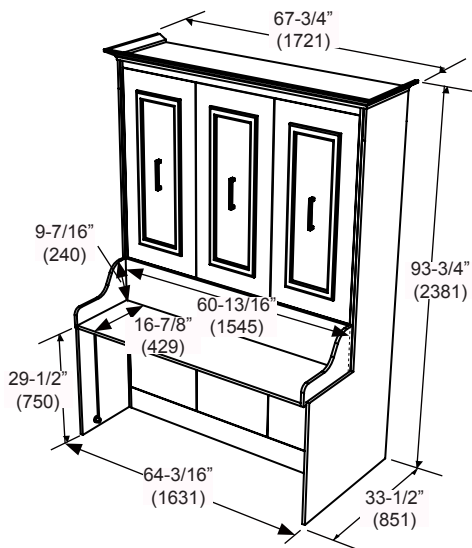

OVERALL DIMENSIONS

FULL

Closed

Dim:
61 15/16"W x 89 1/16"H x 33 1/2"D
1573W x 2262H x 851D (mm)

Opened

Dim:
61 15/16"W x 89 1/16"H x 92"D
1573W x 2262H x 2337D (mm)

54" (1372)W x 12" (305)H x 75" (1905)D Full Mattress

OVERALL DIMENSIONS

QUEEN

Closed

Dim:
67 3/4"W x 93 3/4"H x 33 1/2"D
1721W x 2381H x 851D (mm)

Opened

Dim:
67 3/4"W x 93 3/4"H x 96 1/4"D
1721W x 2381H x 2454D (mm)

60" (1524)W x 12" (305)H x 80" (2032)D Queen Mattress