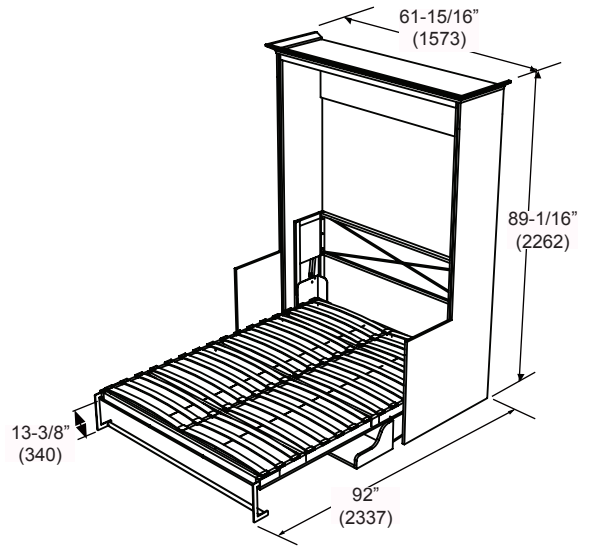

OVERALL DIMENSIONS

FULL

Closed

Dim:
61 15/16"W x 89 1/16"H x 33 1/2"D
1573W x 2262H x 851D (mm)

Opened

Dim:
61 15/16"W x 89 1/16"H x 92"D
1573W x 2262H x 2337D (mm)

54" (1372)W x 12" (305)H x 75" (1905)D Full Mattress

OVERALL DIMENSIONS

QUEEN

Closed

Dim:
67 3/4"W x 93 3/4"H x 33 1/2"D
1721W x 2381H x 851D (mm)

Opened

Dim:
67 3/4"W x 93 3/4"H x 96 1/4"D
1721W x 2381H x 2454D (mm)

60" (1524)W x 12" (305)H x 80" (2032)D Queen Mattress