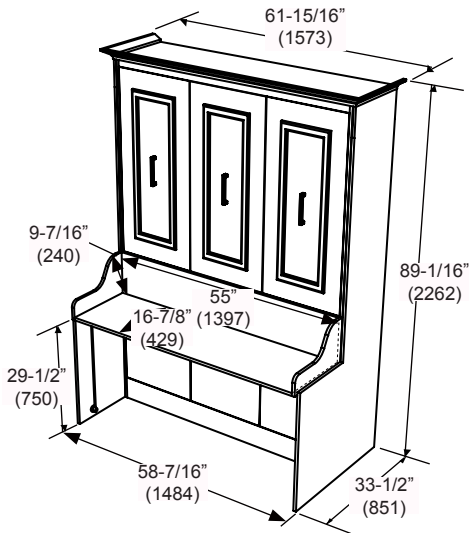

OVERALL DIMENSIONS

FULL

Closed

Dim:
61 15/16"W x 89 1/16"H x 33 1/2"D
1573W x 2262H x 851D (mm)

Opened

Dim:
61 15/16"W x 89 1/16"H x 92"D
1573W x 2262H x 2337D (mm)

54" (1372)W x 12" (305)H x 75" (1905)D Full Mattress

OVERALL DIMENSIONS

QUEEN

Closed

Dim:
67 3/4"W x 93 3/4"H x 33 1/2"D
1721W x 2381H x 851D (mm)

Opened

Dim:
67 3/4"W x 93 3/4"H x 96 1/4"D
1721W x 2381H x 2454D (mm)

60" (1524)W x 12" (305)H x 80" (2032)D Queen Mattress