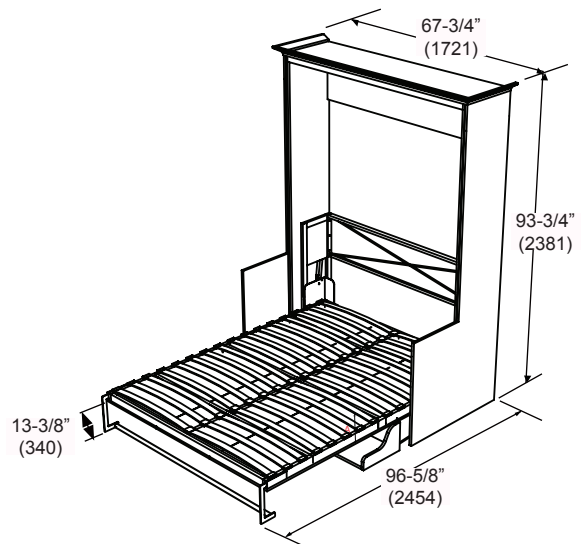

OVERALL DIMENSIONS

FULL

Closed

Dim:
61 15/16"W x 89 1/16"H x 33 1/2"D
1573W x 2262H x 851D (mm)

Opened

Dim:
61 15/16"W x 89 1/16"H x 92"D
1573W x 2262H x 2337D (mm)

54" (1372)W x 12" (305)H x 75" (1905)D Full Mattress

OVERALL DIMENSIONS

QUEEN

Closed

Dim:
67 3/4"W x 93 3/4"H x 33 1/2"D
1721W x 2381H x 851D (mm)

Opened

Dim:
67 3/4"W x 93 3/4"H x 96 1/4"D
1721W x 2381H x 2454D (mm)

60" (1524)W x 12" (305)H x 80" (2032)D Queen Mattress