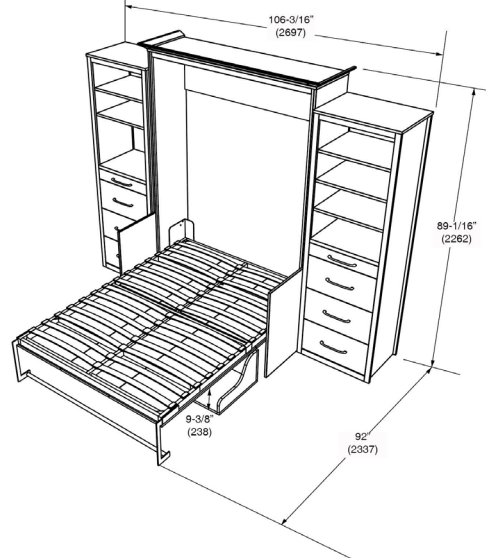

OVERALL DIMENSIONS

FULL

Closed

Dim:  
106-3/16" W x 89-1/16" H x 33.5" D  
2697W x 2262H x 851D (mm)

Opened

Dim:  
106-3/16" W x 89-1/16" H x 92" D  
22697W x 2262H x 2337D (mm)

54" (1372)W x 12" (305)H x 75" (1905)D Full Mattress

OVERALL DIMENSIONS

QUEEN

Closed

Dim:  
111.75" W x 93.75" H x 33.5" D  
2839W x 2382H x 851D (mm)

Opened

Dim:  
111.75" W x 93.75" H x 93-5/8" D  
2839W x 2382H x 2454D (mm)

60" (1524)W x 12" (305 )H x 80" (2032)D Queen Mattress