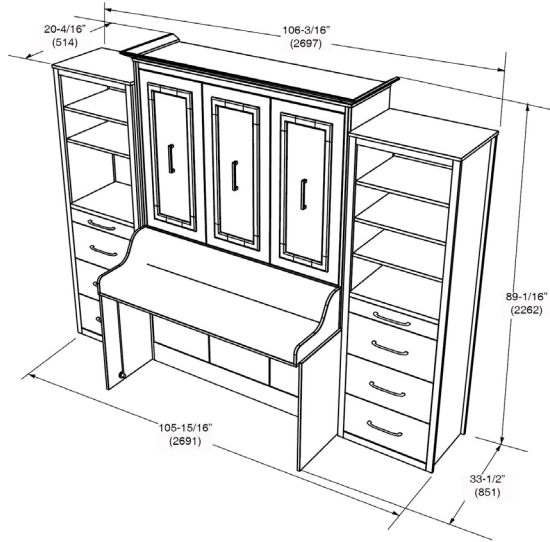

OVERALL DIMENSIONS

FULL

Closed

Dim:  
106-3/16" W x 89-1/16" H x 33.5" D  
2697W x 2262H x 851D (mm)

Opened

Dim:  
106-3/16" W x 89-1/16" H x 92" D  
22697W x 2262H x 2337D (mm)

54" (1372)W x 12" (305)H x 75" (1905)D Full Mattress

OVERALL DIMENSIONS

QUEEN

Closed

Dim:  
111.75" W x 93.75" H x 33.5" D  
2839W x 2382H x 851D (mm)

Opened

Dim:  
111.75" W x 93.75" H x 93-5/8" D  
2839W x 2382H x 2454D (mm)

60" (1524)W x 12" (305 )H x 80" (2032)D Queen Mattress