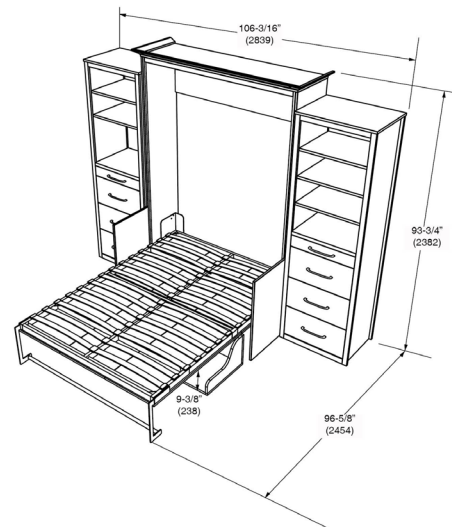

OVERALL DIMENSIONS

FULL

Closed

Dim:  
106-3/16" W x 89-1/16" H x 33.5" D  
2697W x 2262H x 851D (mm)

Opened

Dim:  
106-3/16" W x 89-1/16" H x 92" D  
22697W x 2262H x 2337D (mm)

54" (1372)W x 12" (305)H x 75" (1905)D Full Mattress

OVERALL DIMENSIONS

QUEEN

Closed

Dim:  
111.75" W x 93.75" H x 33.5" D  
2839W x 2382H x 851D (mm)

Opened

Dim:  
111.75" W x 93.75" H x 93-5/8" D  
2839W x 2382H x 2454D (mm)

60" (1524)W x 12" (305 )H x 80" (2032)D Queen Mattress