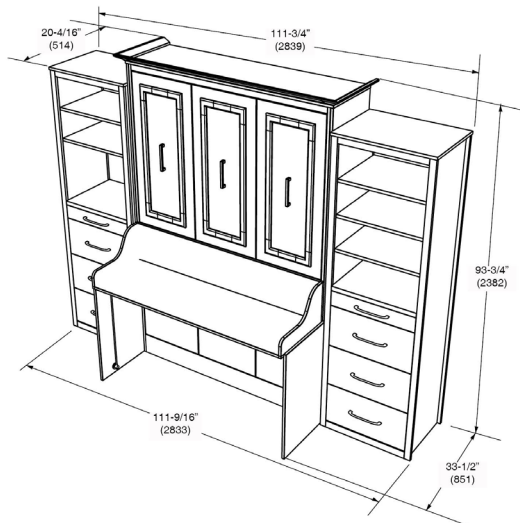

OVERALL DIMENSIONS

FULL

Closed

Dim:  
106-3/16" W x 89-1/16" H x 33.5" D  
2697W x 2262H x 851D (mm)

Opened

Dim:  
106-3/16" W x 89-1/16" H x 92" D  
22697W x 2262H x 2337D (mm)

54" (1372)W x 12" (305)H x 75" (1905)D Full Mattress

OVERALL DIMENSIONS

QUEEN

Closed

Dim:  
111.75" W x 93.75" H x 33.5" D  
2839W x 2382H x 851D (mm)

Opened

Dim:  
111.75" W x 93.75" H x 93-5/8" D  
2839W x 2382H x 2454D (mm)

60" (1524)W x 12" (305 )H x 80" (2032)D Queen Mattress