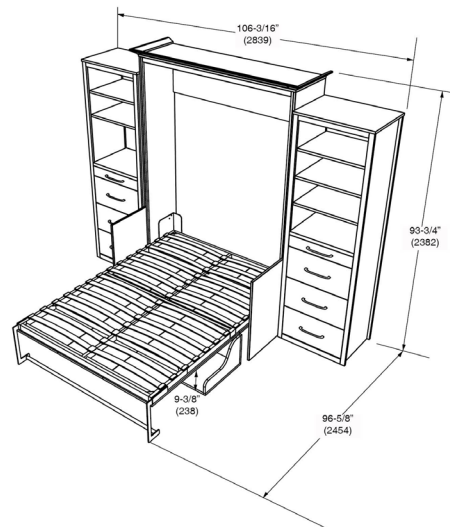

OVERALL DIMENSIONS

FULL

Closed

Dim:
106-3/16" W x 89-1/16" H x 33.5" D
2697W x 2262H x 851D (mm)

Opened

Dim:
106-3/16" W x 89-1/16" H x 92" D
22697W x 2262H x 2337D (mm)

54" (1372)W x 12" (305)H x 75" (1905)D Full Mattress

OVERALL DIMENSIONS

QUEEN

Closed

Dim:
111.75" W x 93.75" H x 33.5" D
2839W x 2382H x 851D (mm)

Opened

Dim:
111.75" W x 93.75" H x 93-5/8" D
2839W x 2382H x 2454D (mm)

60" (1524)W x 12" (305)H x 80" (2032)D Queen Mattress