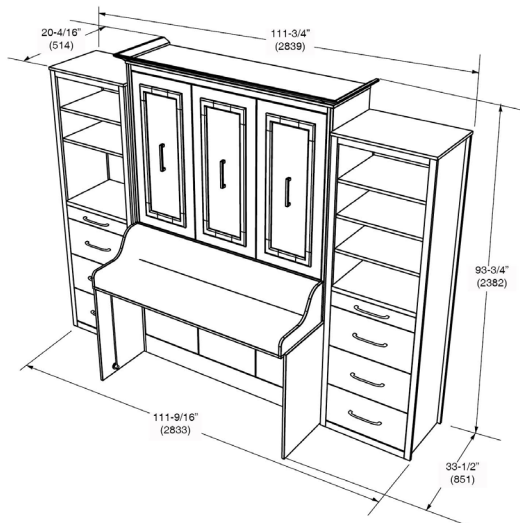

OVERALL DIMENSIONS

FULL

Closed

Dim:
106-3/16" W x 89-1/16" H x 33.5" D
2697W x 2262H x 851D (mm)

Opened

Dim:
106-3/16" W x 89-1/16" H x 92" D
22697W x 2262H x 2337D (mm)

54" (1372)W x 12" (305)H x 75" (1905)D Full Mattress

OVERALL DIMENSIONS

QUEEN

Closed

Dim:
111.75" W x 93.75" H x 33.5" D
2839W x 2382H x 851D (mm)

Opened

Dim:
111.75" W x 93.75" H x 93-5/8" D
2839W x 2382H x 2454D (mm)

60" (1524)W x 12" (305)H x 80" (2032)D Queen Mattress