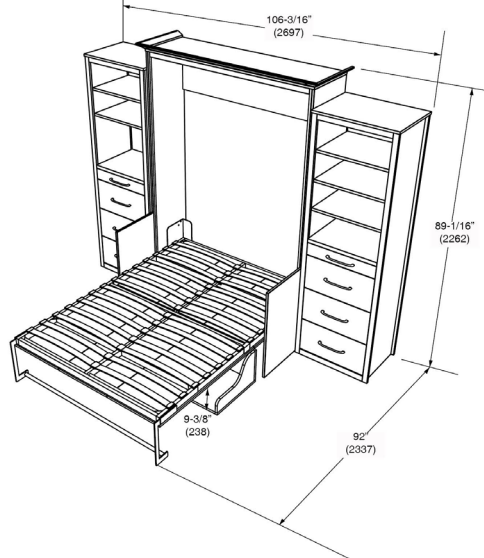

OVERALL DIMENSIONS

FULL

Closed

Dim:
106-3/16" W x 89-1/16" H x 33.5" D
2697W x 2262H x 851D (mm)

Opened

Dim:
106-3/16" W x 89-1/16" H x 92" D
22697W x 2262H x 2337D (mm)

54" (1372)W x 12" (305)H x 75" (1905)D Full Mattress

OVERALL DIMENSIONS

QUEEN

Closed

Dim:
111.75" W x 93.75" H x 33.5" D
2839W x 2382H x 851D (mm)

Opened

Dim:
111.75" W x 93.75" H x 93-5/8" D
2839W x 2382H x 2454D (mm)

60" (1524)W x 12" (305)H x 80" (2032)D Queen Mattress