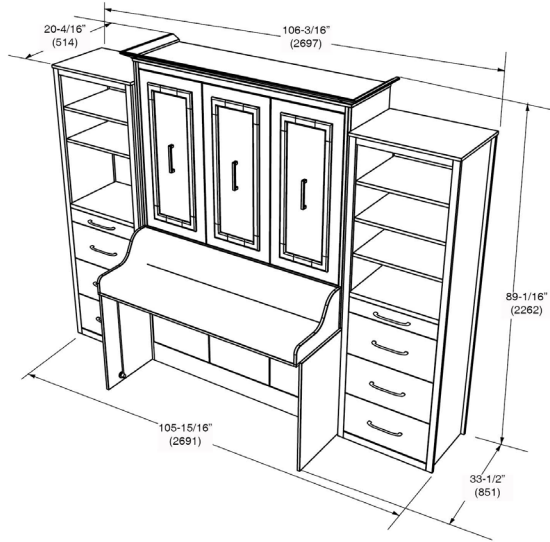

OVERALL DIMENSIONS

FULL

Closed

Dim:
106-3/16" W x 89-1/16" H x 33.5" D
2697W x 2262H x 851D (mm)

Opened

Dim:
106-3/16" W x 89-1/16" H x 92" D
22697W x 2262H x 2337D (mm)

54" (1372)W x 12" (305)H x 75" (1905)D Full Mattress

OVERALL DIMENSIONS

QUEEN

Closed

Dim:
111.75" W x 93.75" H x 33.5" D
2839W x 2382H x 851D (mm)

Opened

Dim:
111.75" W x 93.75" H x 93-5/8" D
2839W x 2382H x 2454D (mm)

60" (1524)W x 12" (305)H x 80" (2032)D Queen Mattress