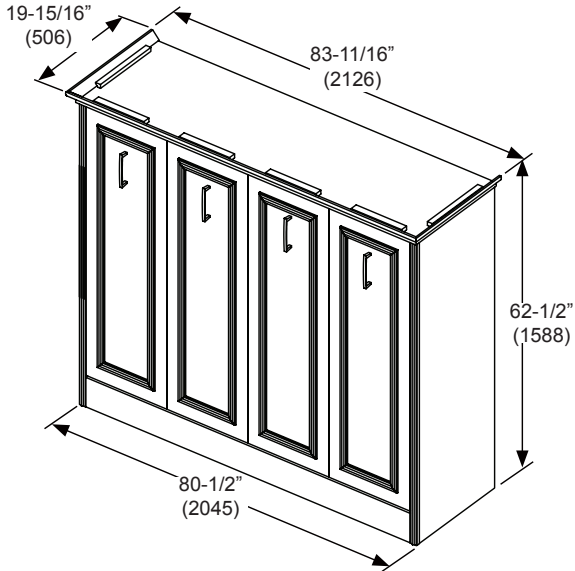

Closed

Dim:
83 11/16"W x 62 1/2"H x 19 15/16"D
2126W x 1588H x 506D (mm)

Opened

Dim:
83 11/16"W x 62 1/2"H x 63 9/16"D
2126W x 1588H x 1615D (mm)

54" (1372)W x 12" (305)H x 75" (1905)D Full Mattress