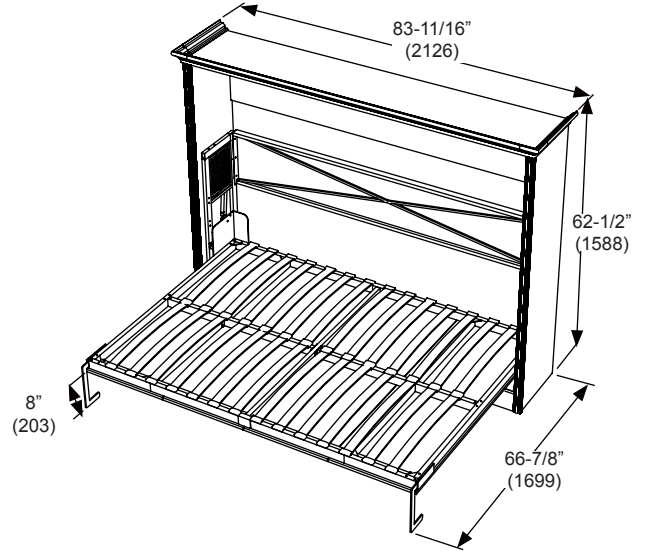

Closed

Dim:
83 11/16"W x 62 1/2"H x 19 15/16"D
2126W x 1588H x 506D (mm)

Opened

Dim:
83 11/16"W x 62 1/2"H x 63 9/16"D
2126W x 1588H x 1615D (mm)

54" (1372)W x 12" (305)H x 75" (1905)D Full Mattress