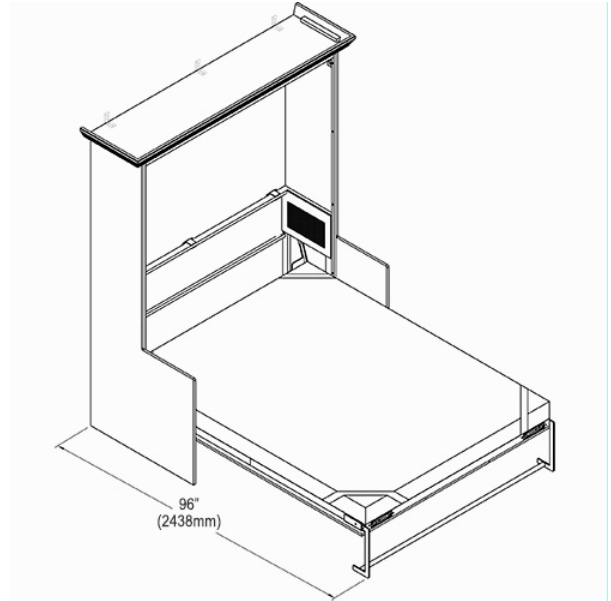

OVERALL DIMENSIONS

QUEEN

Closed

Dim:  
67-3/4"W x 93-7/9"H x 40-1/8"D  
1721W x 2381H x 1019D (mm)

Opened

Dim:  
64-3/4"W x 93-7/9"H x 102"D  
1721W x 2381H x 2590.8D (mm)

60" (1524)W x 12" (305)H x 80" (2032)D Queen Mattress

OVERALL DIMENSIONS