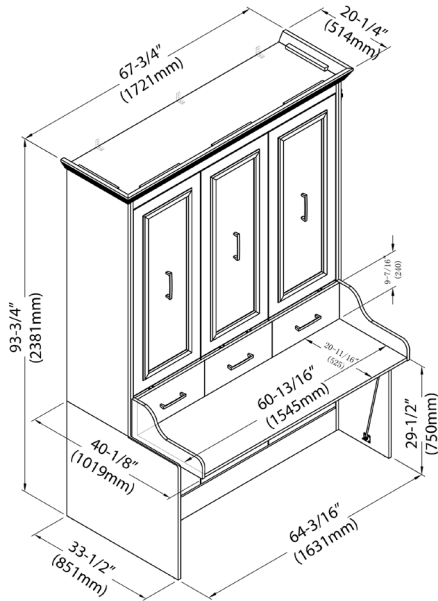

# AEGIS QUEEN MURPHY BED WITH DESK

The Aegis series is crafted with solid wood moldings and accents throughout and is finished in a matte white lacquer. The multi step finish is ultra smooth and when combined with the solid wood moldings and accents, creates a truly transitional feel.

OVERALL DIMENSIONS

QUEEN

Closed

Dim:  
67-3/4"W x 93-7/9"H x 40-1/8"D  
1721W x 2381H x 1019D (mm)

Opened

Dim:  
64-3/4"W x 93-7/9"H x 102"D  
1721W x 2381H x 2590.8D (mm)

60" (1524)W x 12" (305)H x 80" (2032)D Queen Mattress

OVERALL DIMENSIONS