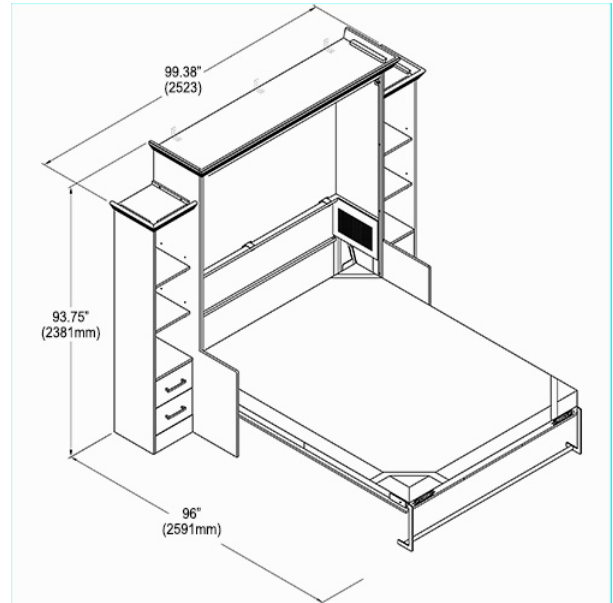

# AEGIS BED W/DESK & INTEGRATED STORAGE

The Aegis series is crafted with solid wood moldings and accents throughout and is finished in a matte white lacquer. The multi step finish is ultra smooth and when combined with the solid wood moldings and accents, creates a truly transitional feel.

OVERALL DIMENSIONS

QUEEN

Closed

Dim:  
99-1/3"W x 93-7/9"H x 40-1/8"D  
2523W x 2382H x 1019D (mm)

Opened

Dim:  
99-1/3"W x 93-7/9"H x 102"D  
2523W x 2382H x 2590.8D (mm)

60" (1524)W x 12" (305 )H x 80" (2032)D Queen Mattress

OVERALL DIMENSIONS