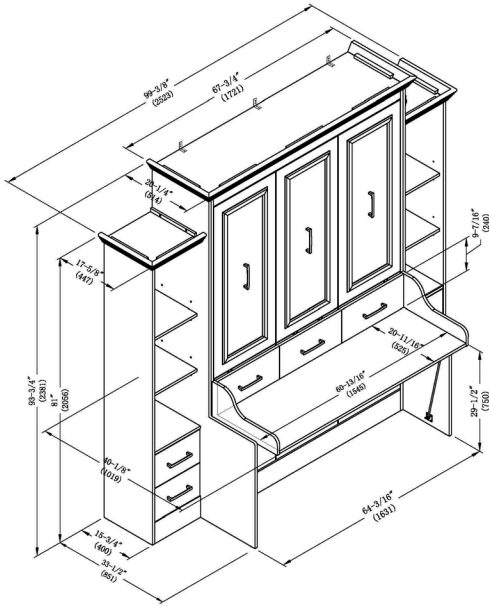

# AEGIS BED W/DESK & INTEGRATED STORAGE

The Aegis series is crafted with solid wood moldings and accents throughout and is finished in a matte white lacquer. The multi step finish is ultra smooth and when combined with the solid wood moldings and accents, creates a truly transitional feel.

OVERALL DIMENSIONS

QUEEN

Closed

Dim:  
99-1/3"W x 93-7/9"H x 40-1/8"D  
2523W x 2382H x 1019D (mm)

Opened

Dim:  
99-1/3"W x 93-7/9"H x 102"D  
2523W x 2382H x 2590.8D (mm)

60" (1524)W x 12" (305 )H x 80" (2032)D Queen Mattress

OVERALL DIMENSIONS