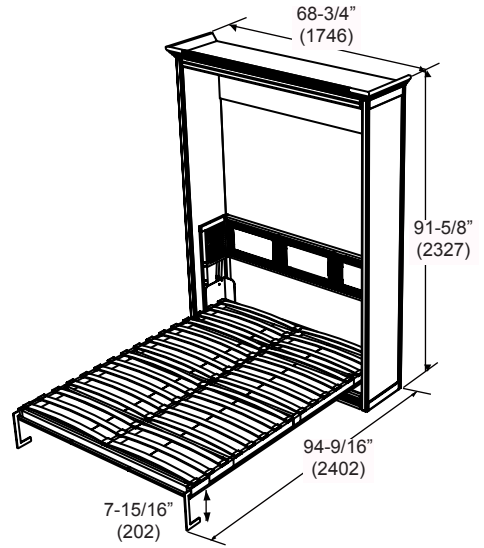

# ADONIS QUEEN MURPHY BED

The Adonis series is crafted with solid wood moldings and accents and is finished in a matte white lacquer. Upgraded features include a raised headboard, crown moldings and deluxe handles, combined in an ultra smooth, multi-step finish.

Closed

Dim:  
68 3/4"W x 91 5/8"H x 20 3/8"D  
1746W x 2327H x 518D (mm)

Opened

Dim:  
68 3/4"W x 91 5/8"H x 94 5/8"D  
1746W x 2327H x 2402D (mm)

60" (1524)W x 12" (305)H x 80" (2032)D Queen Mattress