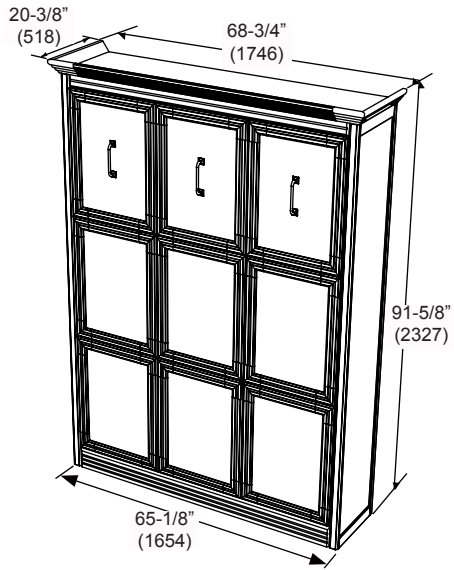

# ADONIS QUEEN MURPHY BED

The Adonis series is crafted with solid wood moldings and accents and is finished in a matte white lacquer. Upgraded features include a raised headboard, crown moldings and deluxe handles, combined in an ultra smooth, multi-step finish.

Closed

Dim:  
68 3/4"W x 91 5/8"H x 20 3/8"D  
1746W x 2327H x 518D (mm)

Opened

Dim:  
68 3/4"W x 91 5/8"H x 94 5/8"D  
1746W x 2327H x 2402D (mm)

60" (1524)W x 12" (305)H x 80" (2032)D Queen Mattress