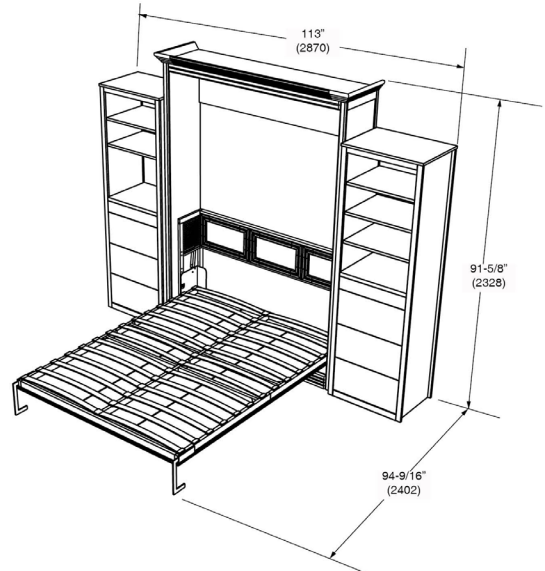

ADONIS MURPHY BED WITH 2 STORAGE CABINETS

The Adonis series is crafted with solid wood moldings and accents and is finished in a matte white lacquer. Upgraded features include a raised headboard, crown moldings and deluxe handles, combined in an ultra smooth, multi-step finish.

Closed

Dim:
68 3/4" W x 91 5/8" H x 20 3/8" D
1746 W x 2327 H x 518 D (mm)

Opened

Dim:
68 3/4" W x 91 5/8" H x 94 5/8" D
1746 W x 2327 H x 2402 D (mm)

60" (1524)W x 12" (305)H x 80" (2032)D Queen Mattress