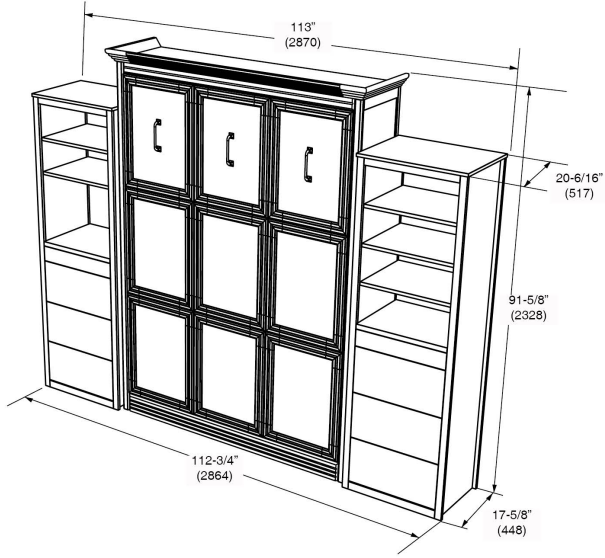

ADONIS MURPHY BED WITH 2 STORAGE CABINETS

The Adonis series is crafted with solid wood moldings and accents and is finished in a matte white lacquer. Upgraded features include a raised headboard, crown moldings and deluxe handles, combined in an ultra smooth, multi-step finish.

Closed

Dim:
68 3/4" W x 91 5/8" H x 20 3/8" D
1746 W x 2327 H x 518 D (mm)

Opened

Dim:
68 3/4" W x 91 5/8" H x 94 5/8" D
1746 W x 2327 H x 2402 D (mm)

60" (1524)W x 12" (305)H x 80" (2032)D Queen Mattress