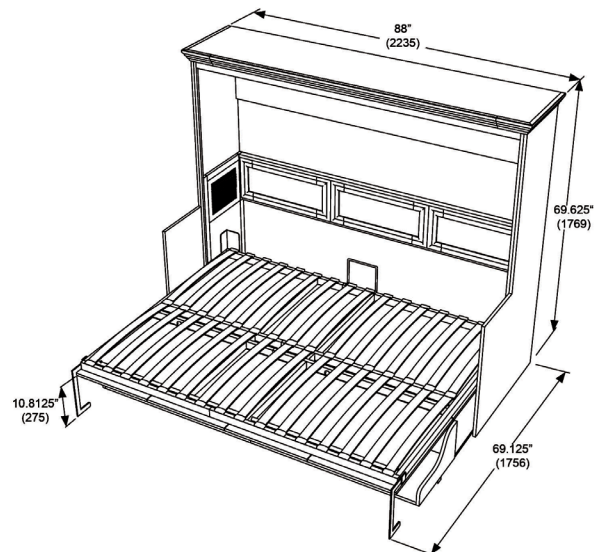

OVERALL DIMENSIONS

FULL

Closed

Dim:  
83 1/4"W x 65 3/16"H x 33 1/2"D  
2115W x 1656H x 851D (mm)

Opened

Dim:  
83 1/4"W x 65 3/16"H x 64 15/16"D  
2115W x 1656H x 1649D (mm)

54" (1372)W x 12" (305)H x 75" (1905)D Full Mattress

OVERALL DIMENSIONS

QUEEN

Closed

Dim:  
88"W x 69 5/8"H x 33 1/2"D  
2235W x 1768H x 851D (mm)

Opened

Dim:  
88"W x 65 3/16"H x 69 1/8"D  
2235W x 1768H x 1756D (mm)

60" (1524)W x 12" (305)H x 80" (2032)D Queen Mattress