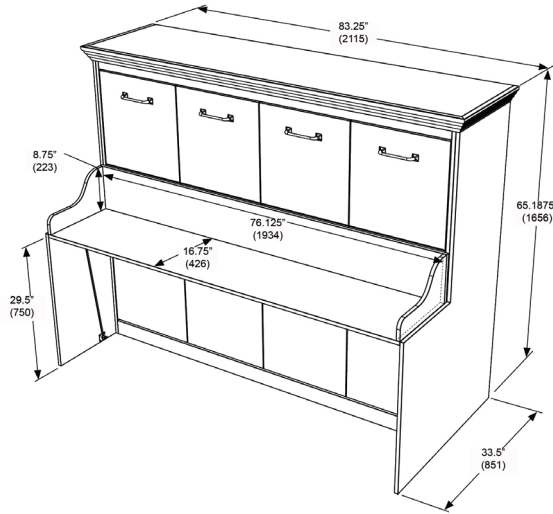

OVERALL DIMENSIONS

FULL

Closed

Dim:  
83 1/4"W x 65 3/16"H x 33 1/2"D  
2115W x 1656H x 851D (mm)

Opened

Dim:  
83 1/4"W x 65 3/16"H x 64 15/16"D  
2115W x 1656H x 1649D (mm)

54" (1372)W x 12" (305)H x 75" (1905)D Full Mattress

OVERALL DIMENSIONS

QUEEN

Closed

Dim:  
88"W x 69 5/8"H x 33 1/2"D  
2235W x 1768H x 851D (mm)

Opened

Dim:  
88"W x 65 3/16"H x 69 1/8"D  
2235W x 1768H x 1756D (mm)

60" (1524)W x 12" (305)H x 80" (2032)D Queen Mattress