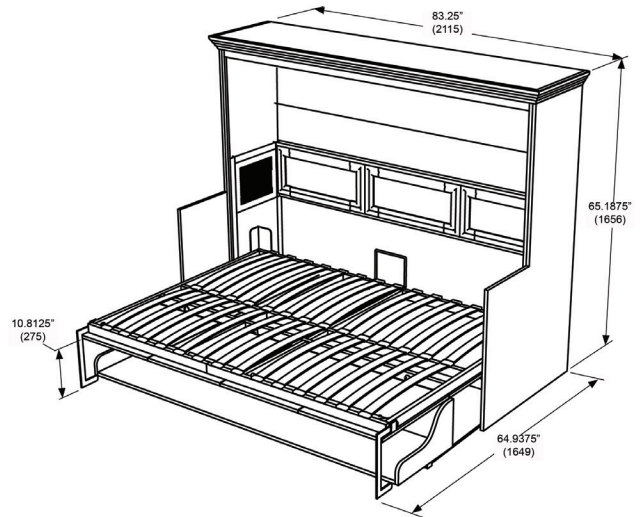

OVERALL DIMENSIONS

FULL

Closed

Dim:  
83 1/4"W x 65 3/16"H x 33 1/2"D  
2115W x 1656H x 851D (mm)

Opened

Dim:  
83 1/4"W x 65 3/16"H x 64 15/16"D  
2115W x 1656H x 1649D (mm)

54" (1372)W x 12" (305)H x 75" (1905)D Full Mattress

OVERALL DIMENSIONS

QUEEN

Closed

Dim:  
88"W x 69 5/8"H x 33 1/2"D  
2235W x 1768H x 851D (mm)

Opened

Dim:  
88"W x 65 3/16"H x 69 1/8"D  
2235W x 1768H x 1756D (mm)

60" (1524)W x 12" (305)H x 80" (2032)D Queen Mattress