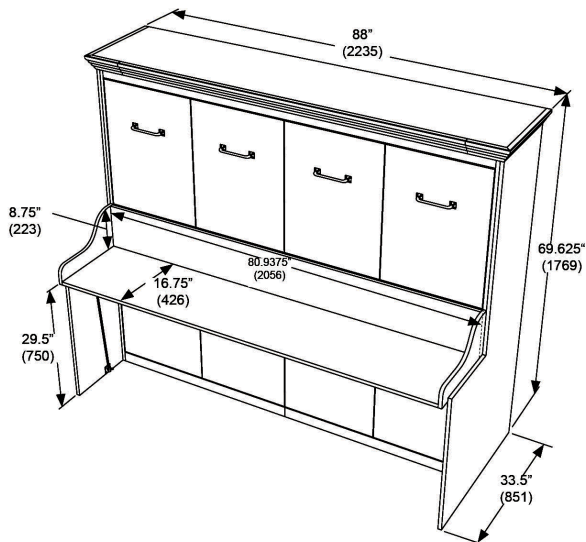

OVERALL DIMENSIONS

FULL

Closed

Dim:  
83 1/4"W x 65 3/16"H x 33 1/2"D  
2115W x 1656H x 851D (mm)

Opened

Dim:  
83 1/4"W x 65 3/16"H x 64 15/16"D  
2115W x 1656H x 1649D (mm)

54" (1372)W x 12" (305)H x 75" (1905)D Full Mattress

OVERALL DIMENSIONS

QUEEN

Closed

Dim:  
88"W x 69 5/8"H x 33 1/2"D  
2235W x 1768H x 851D (mm)

Opened

Dim:  
88"W x 65 3/16"H x 69 1/8"D  
2235W x 1768H x 1756D (mm)

60" (1524)W x 12" (305)H x 80" (2032)D Queen Mattress