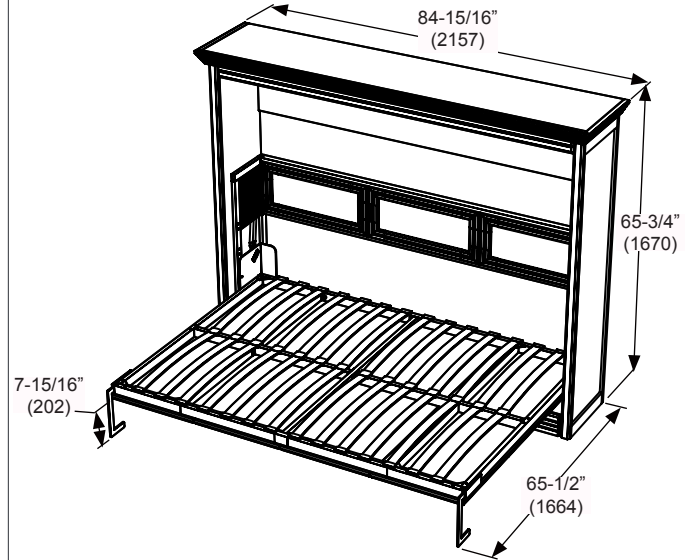

OVERALL DIMENSIONS

ADONIS FULL MURPHY BED - LANDSCAPE

Closed

Dim:
84 15/16"W x 65 3/4"H x 20 3/8"D
2157W x 1670H x 517D (mm)

Opened

Dim:
84 15/16"W x 65 3/4"H x 65 1/2"D
2157W x 1670H x 1664D (mm)

54" (1372)W x 12" (305)H x 75" (1905)D Full Mattress

OVERALL DIMENSIONS