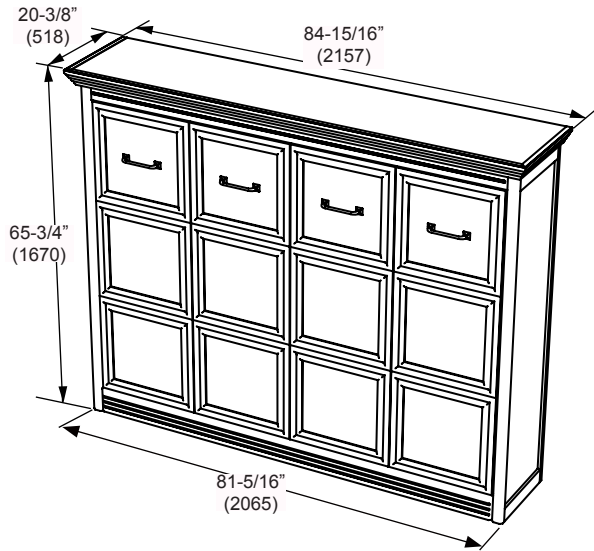

OVERALL DIMENSIONS

ADONIS FULL MURPHY BED - LANDSCAPE

Closed

Dim:
84 15/16"W x 65 3/4"H x 20 3/8"D
2157W x 1670H x 517D (mm)

Opened

Dim:
84 15/16"W x 65 3/4"H x 65 1/2"D
2157W x 1670H x 1664D (mm)

54" (1372)W x 12" (305)H x 75" (1905)D Full Mattress

OVERALL DIMENSIONS