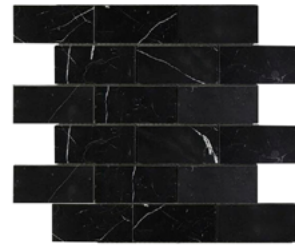

SKU / Item # 2010331210005
Material / Color: Nero Marquina
Item / Model: Straight-Edged Brick Mosaic
Sizes: 2" X 4"
Available Finishes: Polished / Honed