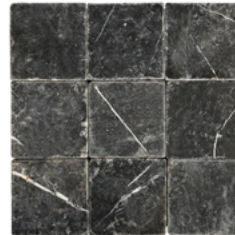

# Nero Marquina (Black) Marble

Tiles / Mosaics / Panels / Moldings

<https://ardaogan.com>

# TILES

SKU / Item # 1010331210001  
 Material / Color: Nero Marquina  
 Item / Model: Tile  
 Sizes: 3" X 6"  
 Available Finishes: Polished

SKU / Item # 1010331010002  
 Material / Color: Nero Marquina  
 Item / Model: Tile  
 Sizes: 3" X 6"  
 Available Finishes: Honed

SKU / Item # 1010331430003  
 Material / Color: Nero Marquina  
 Item / Model: Tile  
 Sizes: 4" X 4"  
 Available Finishes: Tumbled

SKU / Item # 1010331010010  
 Material / Color: Nero Marquina  
 Item / Model: Tile (Micro-Beveled)  
 Sizes: 12" X 12"  
 Available Finishes: Honed

SKU / Item # 1010331210011  
 Material / Color: Nero Marquina  
 Item / Model: Tile (Micro-Beveled)  
 Sizes: 12" X 24"  
 Available Finishes: Polished

SKU / Item # 1010331010012  
 Material / Color: Nero Marquina  
 Item / Model: Tile (Micro-Beveled)  
 Sizes: 12" X 24"  
 Available Finishes: Honed