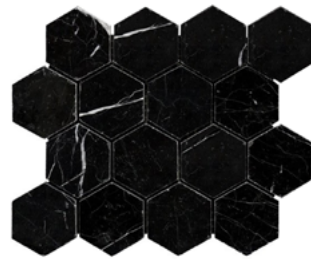

SKU / Item # 2010331210014  
 Material / Color: Nero Marquina  
 Item / Model: Penny-Round Mosaic  
 Sizes: -  
 Available Finishes: Polished / Honed

SKU / Item # 2010331210015  
 Material / Color: Nero Marquina  
 Item / Model: (Arabesque / Moroccan / Baroque) Lantern Mosaic (3")  
 Sizes: -  
 Available Finishes: Polished / Honed

# MOLDINGS / TRIMS

SKU / Item # 2010331210007  
 Material / Color: Nero Marquina  
 Item / Model: Hexagon Mosaic  
 Sizes: 2" X 2"  
 Available Finishes: Polished / Honed

SKU / Item # 2010331210008  
 Material / Color: Nero Marquina  
 Item / Model: Hexagon Mosaic  
 Sizes: 3" X 3"  
 Available Finishes: Polished / Honed