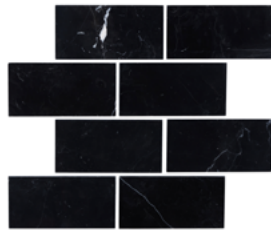

# Nero Marquina (Black) Marble

Tiles / Mosaics / Panels / Moldings

<https://ardaogan.com>

# TILES

SKU / Item # 1010331210001  
 Material / Color: Nero Marquina  
 Item / Model: Tile  
 Sizes: 3" X 6"  
 Available Finishes: Polished

SKU / Item # 1010331010002  
 Material / Color: Nero Marquina  
 Item / Model: Tile  
 Sizes: 3" X 6"  
 Available Finishes: Honed

SKU / Item # 1010331430003  
 Material / Color: Nero Marquina  
 Item / Model: Tile  
 Sizes: 4" X 4"  
 Available Finishes: Tumbled

SKU / Item # 1010331010010  
 Material / Color: Nero Marquina  
 Item / Model: Tile (Micro-Beveled)  
 Sizes: 12" X 12"  
 Available Finishes: Honed

SKU / Item # 1010331210011  
 Material / Color: Nero Marquina  
 Item / Model: Tile (Micro-Beveled)  
 Sizes: 12" X 24"  
 Available Finishes: Polished

SKU / Item # 1010331010012  
 Material / Color: Nero Marquina  
 Item / Model: Tile (Micro-Beveled)  
 Sizes: 12" X 24"  
 Available Finishes: Honed