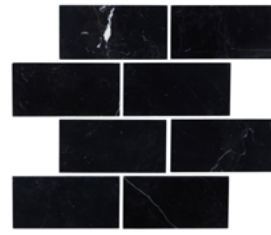

# Nero Marquina (Black) Marble

Tiles / Mosaics / Panels / Moldings

<https://ardaogan.com>

# TILES

SKU / Item # 1010331210001  
 Material / Color: Nero Marquina  
 Item / Model: Tile  
 Sizes: 3" X 6"  
 Available Finishes: Polished

SKU / Item # 1010331010002  
 Material / Color: Nero Marquina  
 Item / Model: Tile  
 Sizes: 3" X 6"  
 Available Finishes: Honed

SKU / Item # 1010331430003  
 Material / Color: Nero Marquina  
 Item / Model: Tile  
 Sizes: 4" X 4"  
 Available Finishes: Tumbled

SKU / Item # 1010331010010  
 Material / Color: Nero Marquina  
 Item / Model: Tile (Micro-Beveled)  
 Sizes: 12" X 12"  
 Available Finishes: Honed