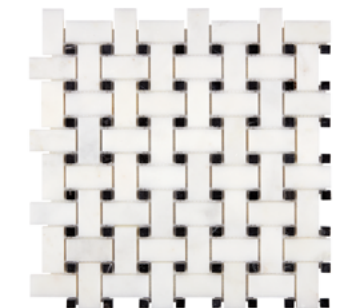

SKU / Item # 2010031210004
Material / Color: Afyon White Marble
Item / Model: Basketweave Mosaic (w/ Black)
Sizes: -
Available Finishes: Polished

SKU / Item # 3010031210001
Material / Color: Afyon White Marble
Item / Model: Bullnose Liner
Sizes: 3/4" X 12"
Available Finishes: Polished

SKU / Item # 3010031210002
Material / Color: Afyon White Marble
Item / Model: OG-1 (Single-step Chair Rail Trim)
Sizes: 2" X 12"
Available Finishes: Polished

SKU / Item # 3010031210003
Material / Color: Afyon White Marble
Item / Model: OG-2 (Double-step Chair Rail Trim)
Sizes: 2 1/2" X 12"
Available Finishes: Polished