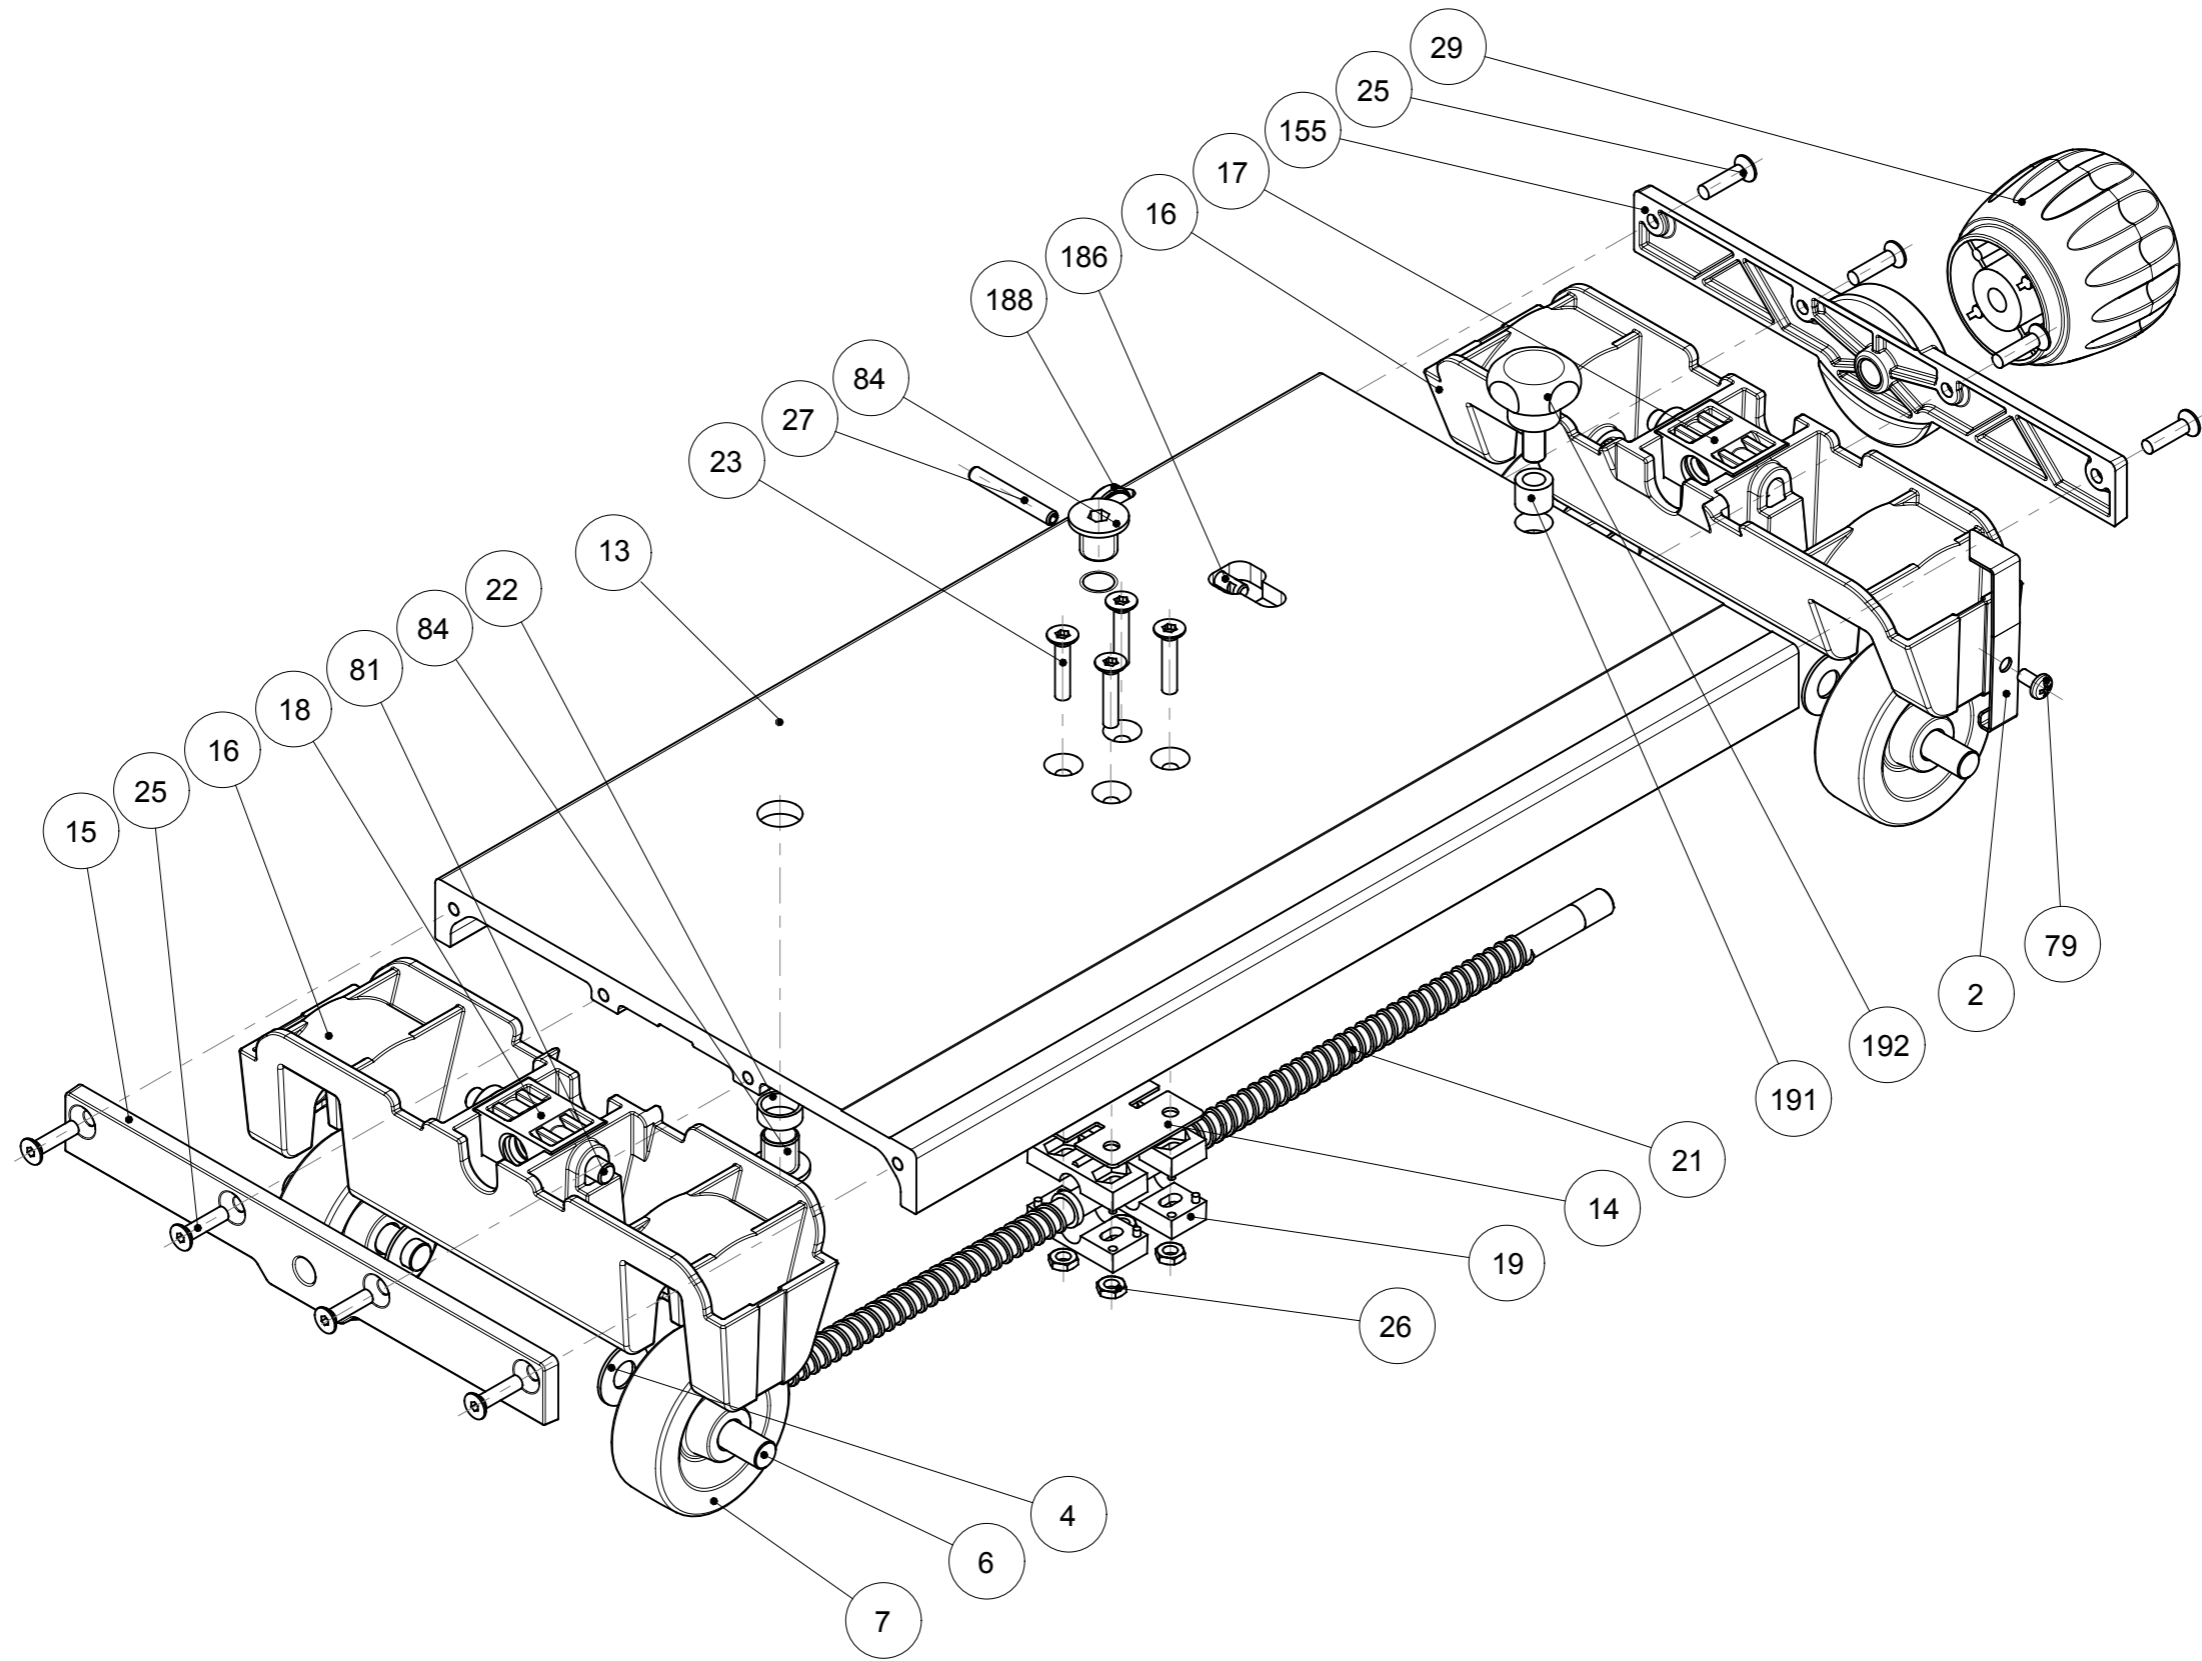

# Exact PipeCut V1000

Code: 11712-00

# Exact PipeCut V1000