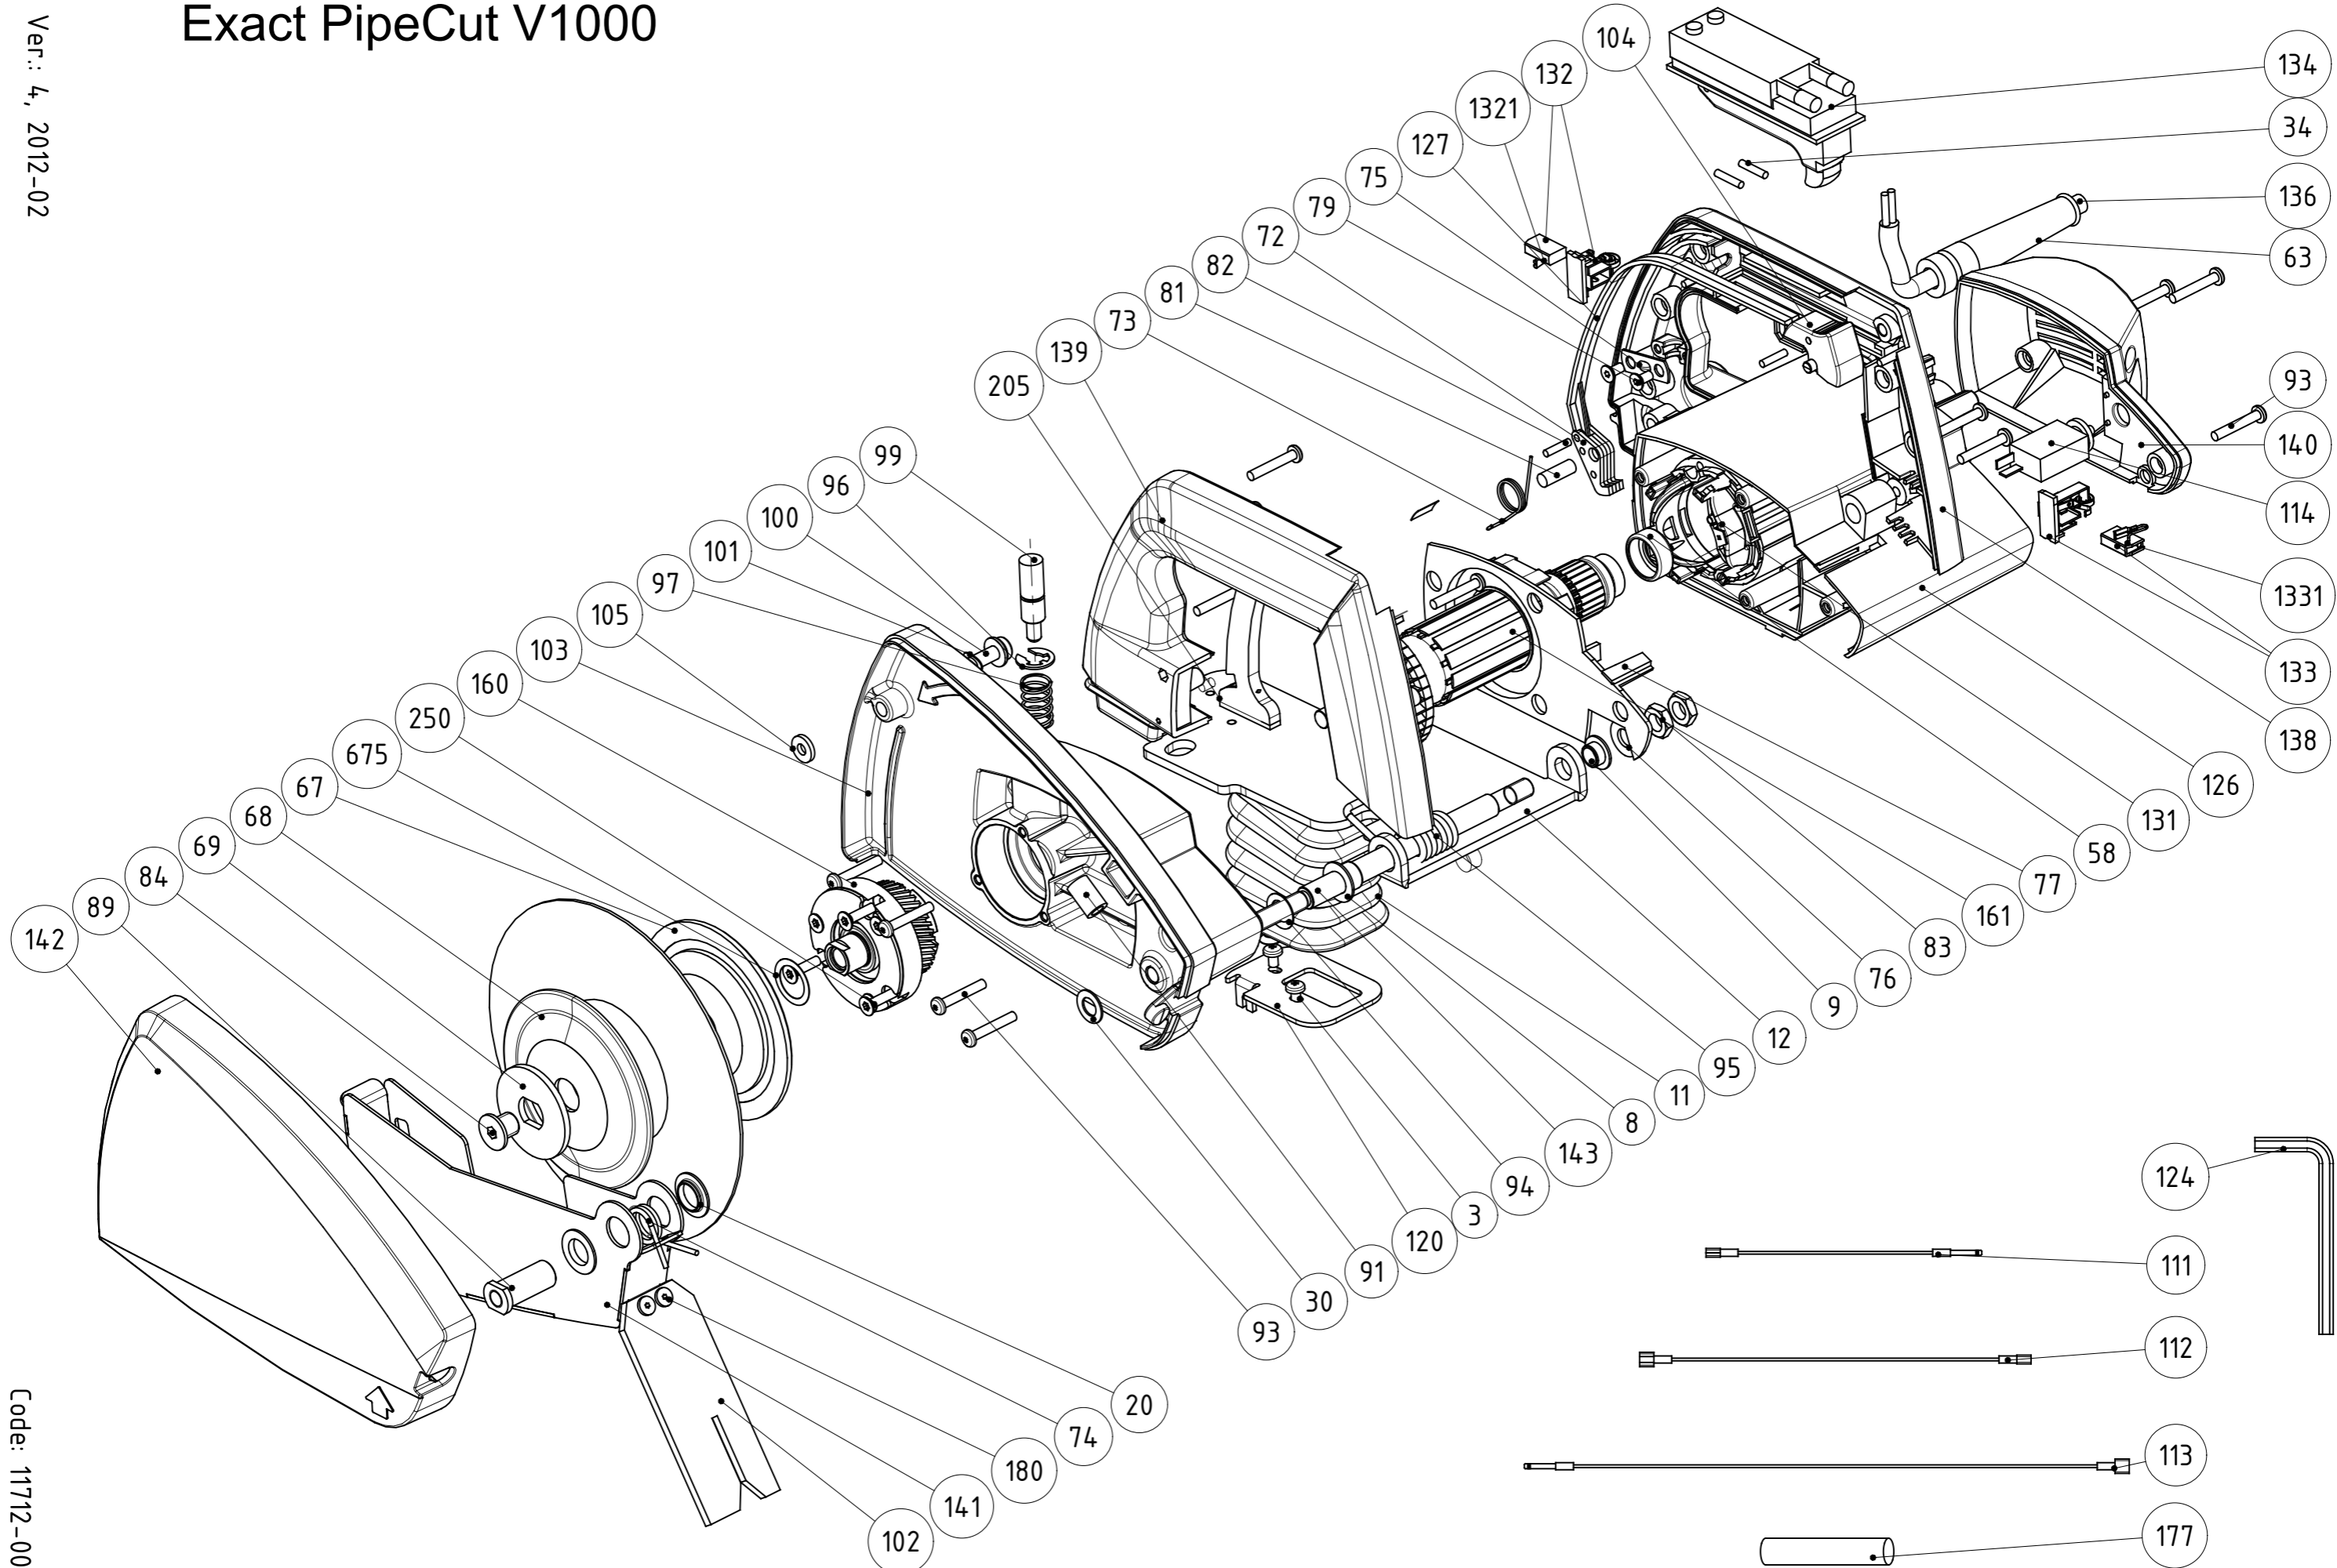

# Exact PipeCut V1000

Code: 11712-00

# Exact PipeCut V1000