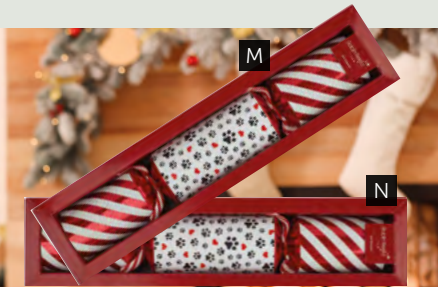

Dog Chew Gift (L)

Mouse Gift (M)