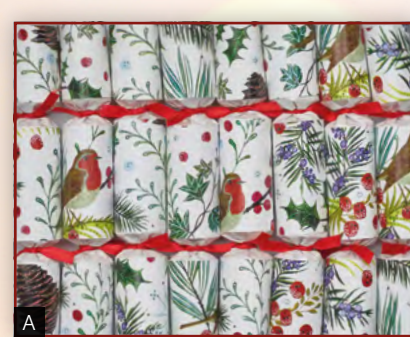

Whistles Gift (A, B, C & E)

Chime Bars Gift (D)

Hand Bells Gift (F)

MINI TREE *crackers*

The ideal cracker to help decorate your festive tree. Each miniature handmade cracker contains a snap, joke, trivia question and game of charades.