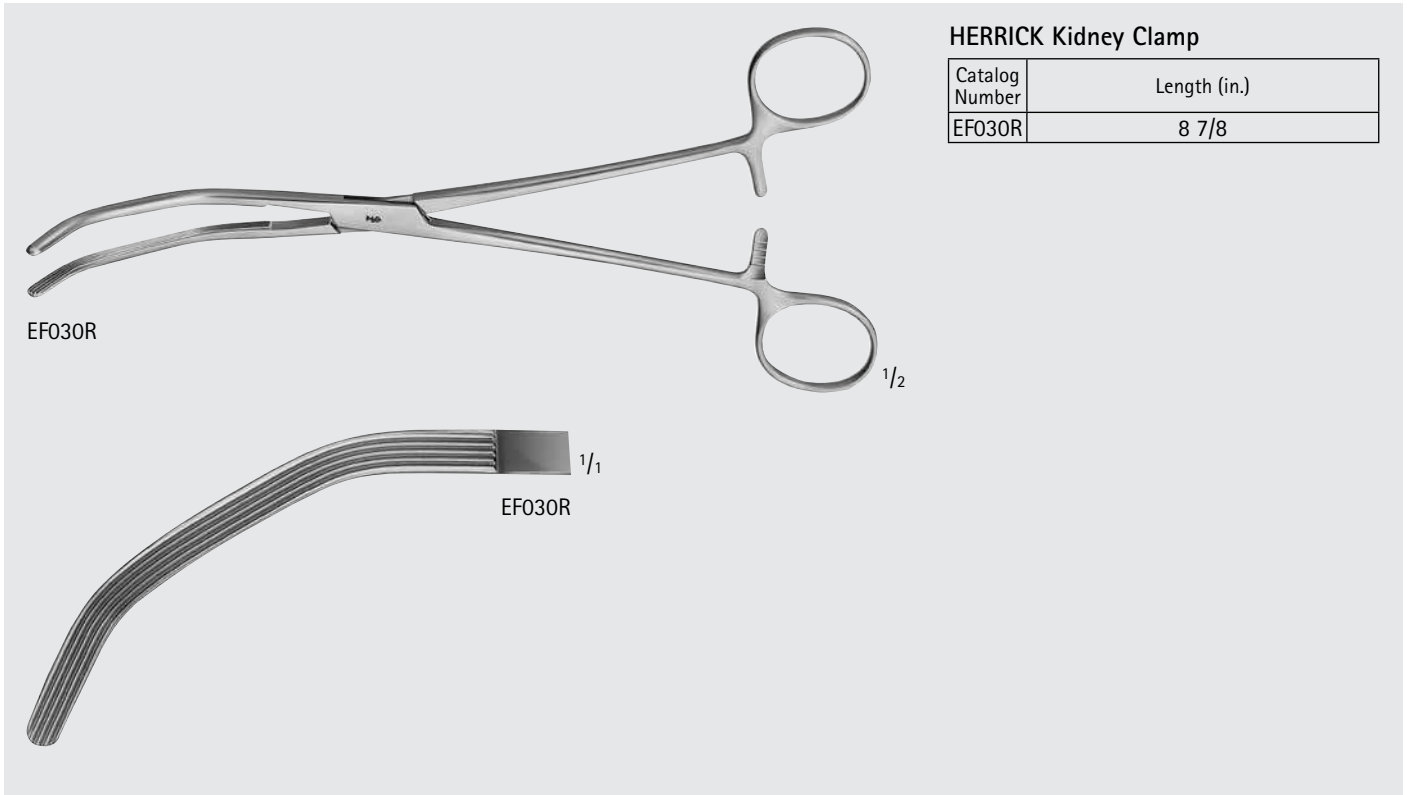

Forceps and Clamps

GUYON Kidney Clamp

Catalog Number	Length (in.)
EF011R	9
EF010R	9 1/4
EF012R	11

EF011R-EF012R

1/2

EF011R 1/1

EF010R 1/1

EF012R 1/1

UROLOGY

MILLIMETERS

STILLE Kidney Clamp

Catalog Number	Length (in.)
EF016R	8 7/8
EF015R	9 1/2

EF016R-EF015R

EF016R

EF015R

Urology

Forceps and Clamps

HERRICK Kidney Clamp

Catalog Number	Length (in.)
EF030R	8 7/8

Ureter Atraumatic Forceps

Catalog Number	Length (in.)
EF070R	9 1/2

HEIMING Kidney Stone Forceps

Catalog Number	Jaw	Length (in.)
EF047R	SLIGHT-CVD	6 3/4
EF048R	HEAVY-CVD	6 1/4