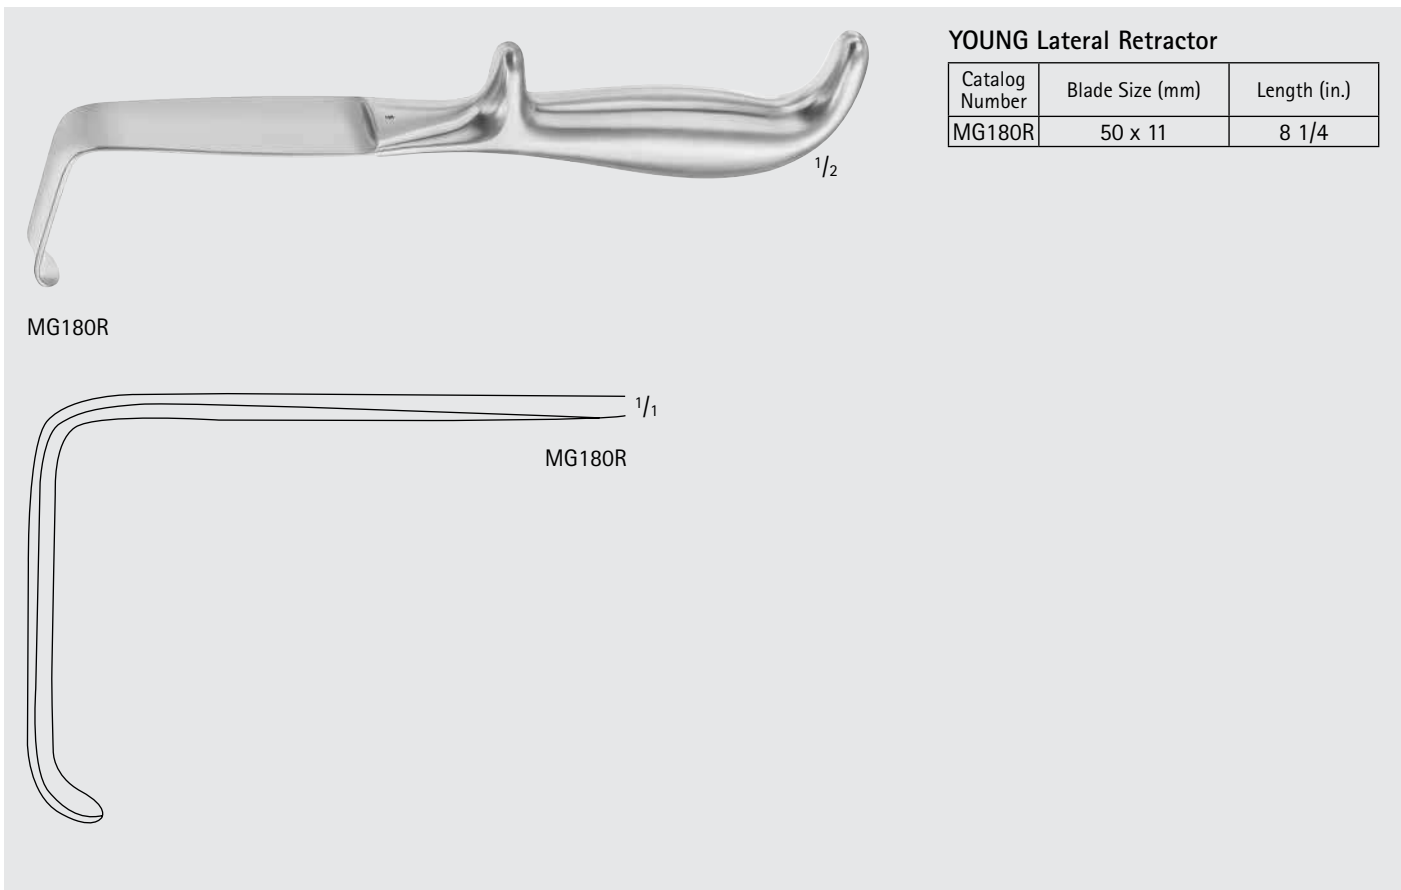

YOUNG Lateral Retractor

Catalog Number	Blade Size (mm)	Length (in.)
MG180R	50 x 11	8 1/4

MG180R

MG180R