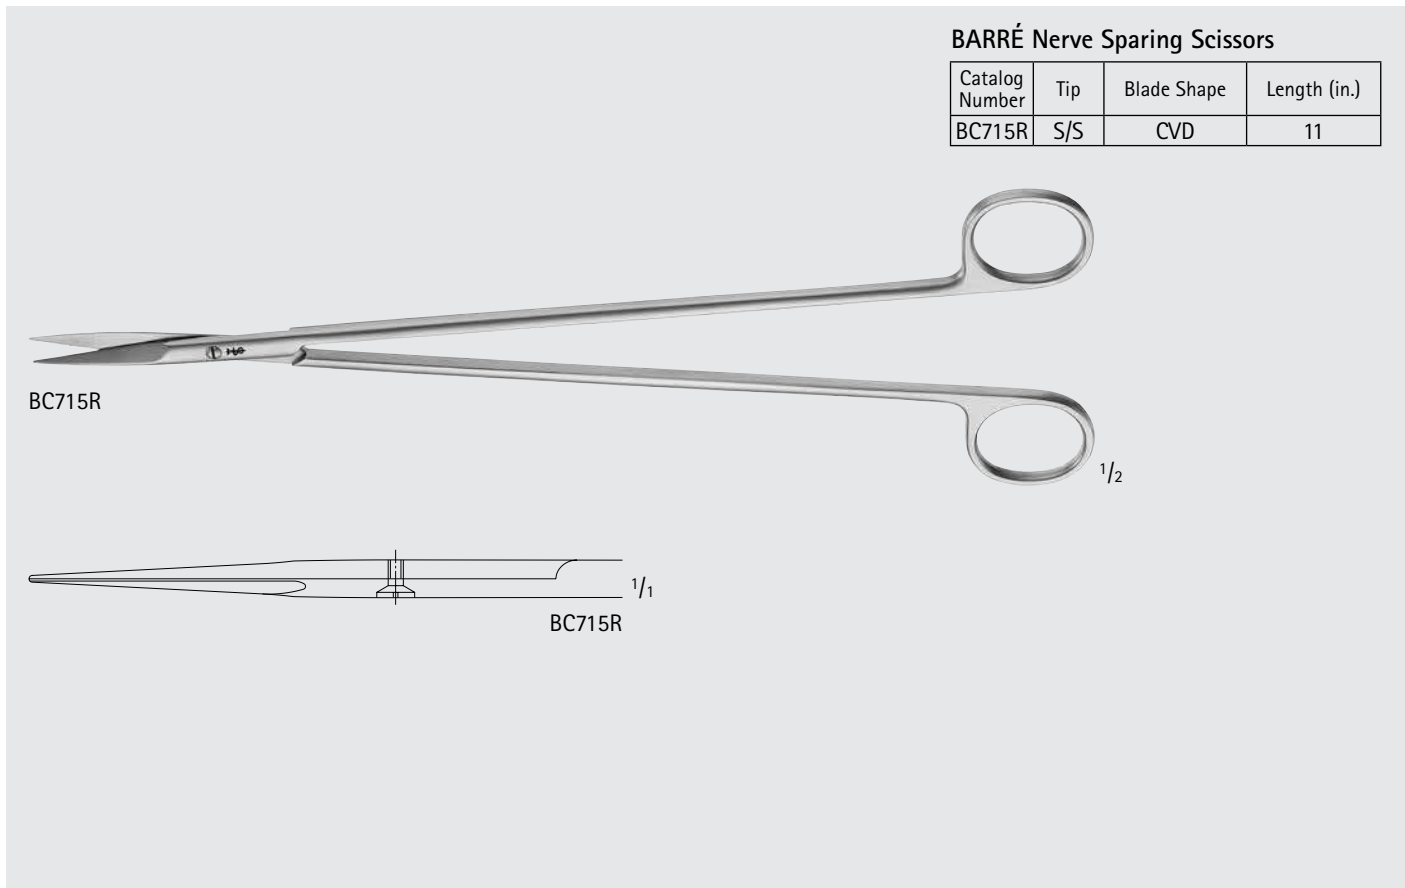

BARRÉ Nerve Sparing Scissors

Catalog Number	Tip	Blade Shape	Length (in.)
BC715R	S/S	CVD	11