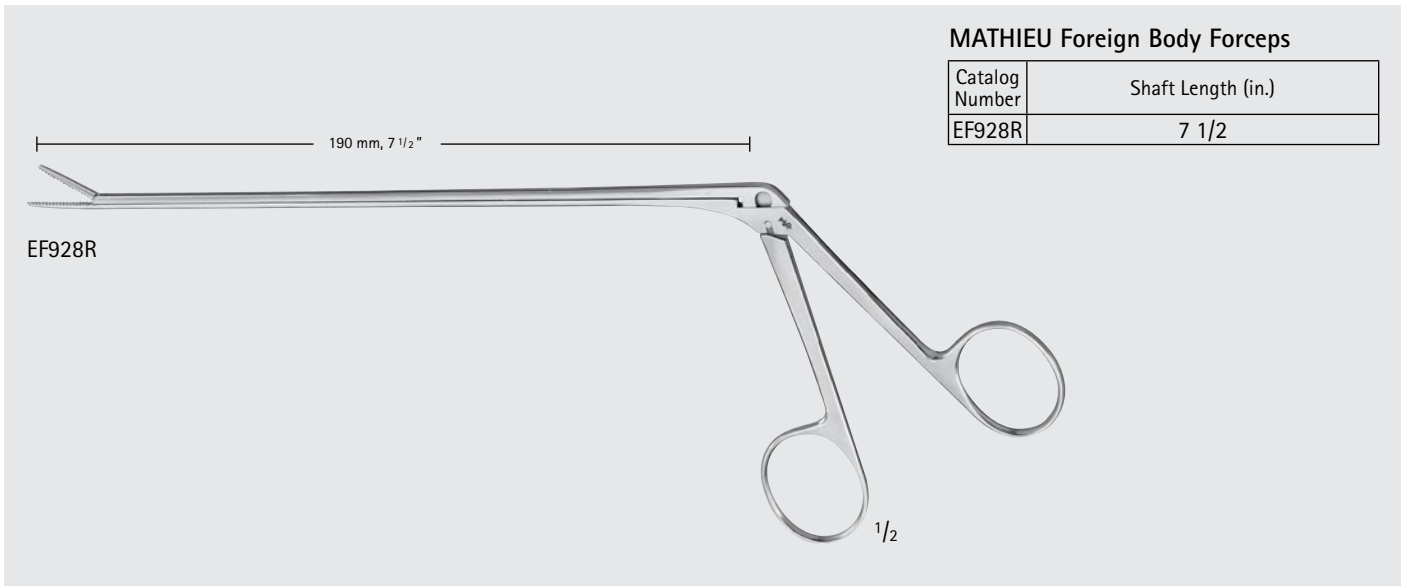

MILLIN Atraumatic Lobe Forceps

Catalog Number	Length (in.)
EF163R	9 5/8

EF164R $\frac{1}{3}$

EF164R $\frac{1}{1}$

MILLIN Atraumatic T-Shaped Lobe Forceps

Catalog Number	Length (in.)
EF164R	9 1/4

MATHIEU Foreign Body Forceps

Catalog Number	Shaft Length (in.)
EF928R	7 1/2

Spermatic Cord Fixation Clamp

Catalog Number	Length (in.)
EF195R	5 3/4

LEADER Vas Isolation Forceps

Catalog Number	Length (in.)
MG452R	5 1/4

Urology

Forceps and Clamps