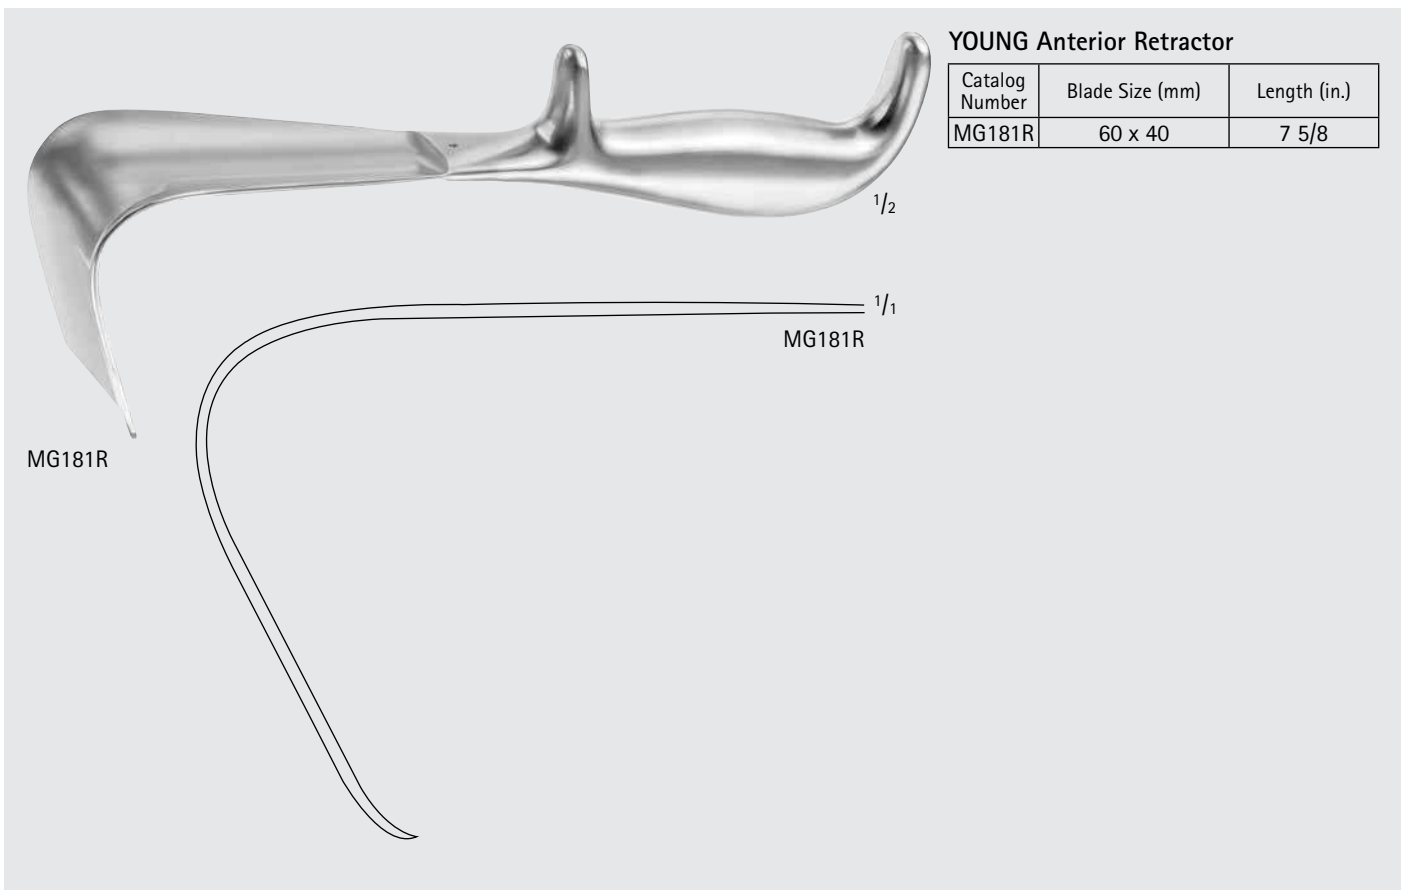

MG248R

MG249R

YOUNG Prostatic Retractor, Bifurcated Blade W/ Deep Slots

Catalog Number	Blade Size (mm)	Length (in.)
MG249R	1 1/2 x 1 5/8	7 7/8

YOUNG Lateral Retractor

Catalog Number	Blade Size (mm)	Length (in.)
MG180R	50 x 11	8 1/4

MG180R

MG180R

YOUNG Anterior Retractor

Catalog Number	Blade Size (mm)	Length (in.)
MG181R	60 x 40	7 5/8

MG181R

MG181R

UROLOGY

Urology