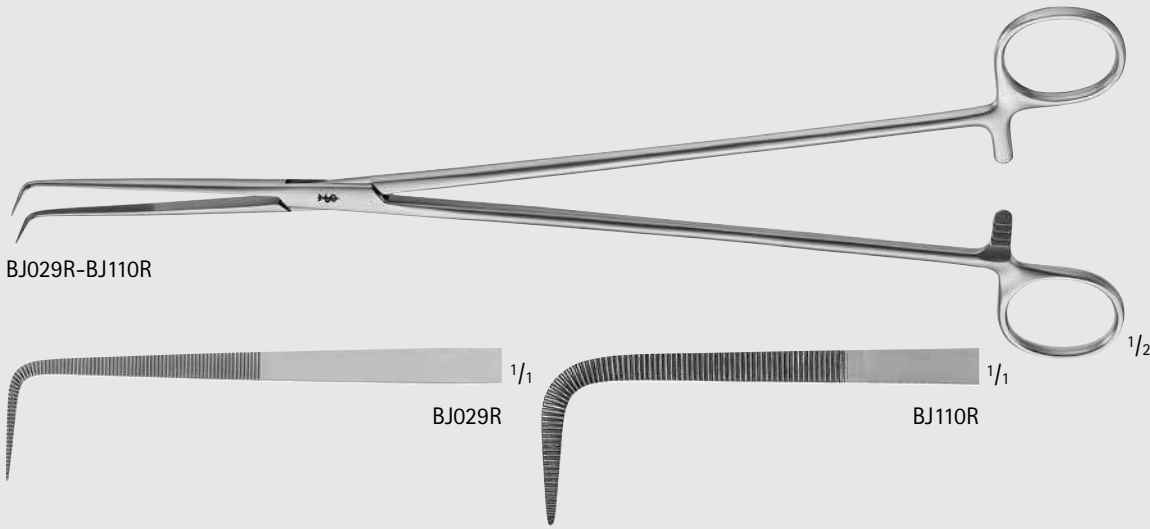

BJ029R

BJ110R

BARRÉ Nerve Sparing Dissector

Catalog Number	Tip	Length (in.)
BJ029R	X-FINE	11
BJ110R	FINE	11

BJ029R-BJ110R