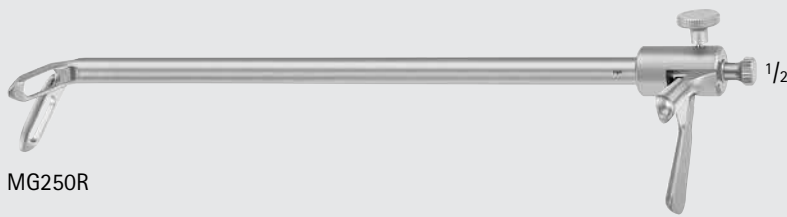

YOUNG Prostatic Tractor, Short

Catalog Number	Tip Size (mm)	Length (in.)
MG250R	25 x 25	8 5/8

MG250R