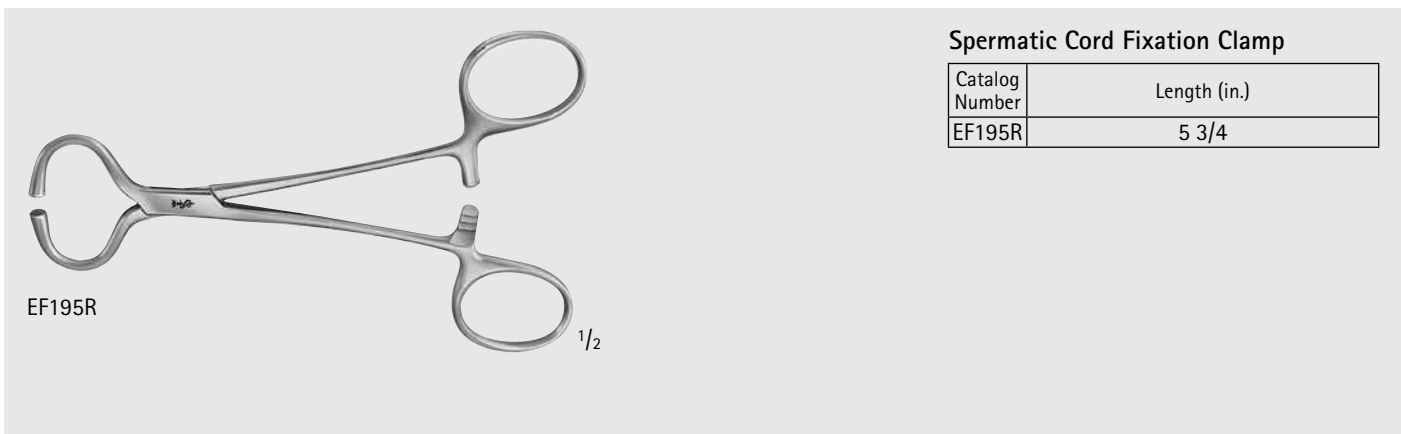

MILLIN Atraumatic Lobe Forceps

Catalog Number	Length (in.)
EF163R	9 5/8

EF164R $\frac{1}{3}$

EF164R $\frac{1}{1}$

MILLIN Atraumatic T-Shaped Lobe Forceps

Catalog Number	Length (in.)
EF164R	9 1/4

MATHIEU Foreign Body Forceps

Catalog Number	Shaft Length (in.)
EF928R	7 1/2

Spermatic Cord Fixation Clamp

Catalog Number	Length (in.)
EF195R	5 3/4

LEADER Vas Isolation Forceps

Catalog Number	Length (in.)
MG452R	5 1/4

Urology

Forceps and Clamps