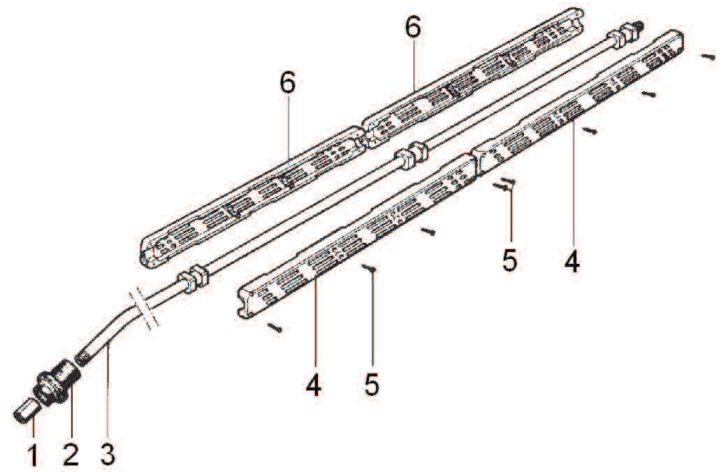

GENERAL PUMP A member of the Interpump Group

ZZ lances are designed for hot or cold water systems and couple easily to trigger guns. The square, ventilated insulator is constructed of tough reinforced polymer mounted to a 1/4" zinc-plated steel pipe.

ZZDBL lances provide a convenient method of operating a downstream chemical injection system by turning the insulated adjustment handle. Designed for hot or cold water systems, ZZDBL lances couple easily to trigger guns and feature a round reinforced polymer insulator mounted to 1/4" zinc-plated steel pipe for comfort and durability.

ZZ LANCE

Part Numbers: ZZ07 - (28 in.)   ZZ15 - (59 in.)
ZZ09 - (36 in.)   ZZ17 - (67 in.)
ZZ12 - (48 in.)   ZZ20 - (79 in.)

No.	Part Number	Description	Qty.
1.	94483400	Nipple, 1/4 BSP x 1/4 BSP	1
	94513000*	Nipple, 1/4 BSP x 1/8 BSP	1
2.	18002751	Nozzle Cover	1
3.	18006602	Lance Tube, ZZ07, 28"	1
	18006702	Lance Tube, ZZ09, 36"	1
	18006802	Lance Tube, ZZ12, 48"	1
	18006902	Lance Tube, ZZ15, 59"	1
	18007002	Lance Tube, ZZ17, 67"	1
	18007102	Lance Tube, ZZ20, 79"	1
4.	18006451	Right Guard	1**
5.	99065400	Screw, Phillips	8**
6.	18006551	Left Guard	1**
* Optional			
** Double Quantity for Lances ZZ12, ZZ15, ZZ17, ZZ20			

SPECIFICATIONS

Maximum Volume		10.5 GPM
Maximum Pressure	ZZ Lance	3500 PSI
	ZZDBL Lance	3000 PSI
Maximum Temperature		284° F
Inlet Fitting		1/4-19 BSP-M
Nozzle Fitting		1/4-19 BSP-F

ZZDBL LANCE

Part Numbers: ZZDBL - (36 in.)   ZZDBL72 - (72 in.)