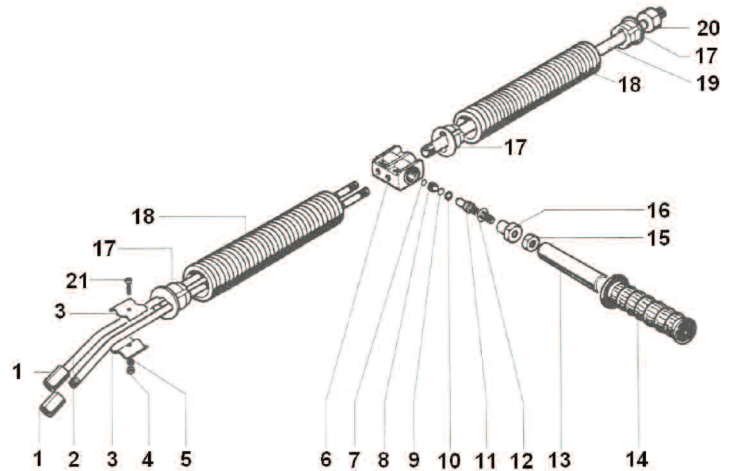

ZZDBL lances provide a convenient method of operating a downstream chemical injection system by turning the insulated adjustment handle. Designed for hot or cold water systems, ZZDBL lances couple easily to trigger guns and feature a round reinforced polymer insulator mounted to 1/4" zinc-plated steel pipe for comfort and durability.

ZZ LANCE

Part Numbers: ZZ07 - (28 in.) ZZ15 - (59 in.)
 ZZ09 - (36 in.) ZZ17 - (67 in.)
 ZZ12 - (48 in.) ZZ20 - (79 in.)

No.	Part Number	Description	Qty.
1.	94483400	Nipple, 1/4 BSP x 1/4 BSP	1
	94513000*	Nipple, 1/4 BSP x 1/8 BSP	1
2.	18002751	Nozzle Cover	1
3.	18006602	Lance Tube, ZZ07, 28"	1
	18006702	Lance Tube, ZZ09, 36"	1
	18006802	Lance Tube, ZZ12, 48"	1
	18006902	Lance Tube, ZZ15, 59"	1
	18007002	Lance Tube, ZZ17, 67"	1
	18007102	Lance Tube, ZZ20, 79"	1
4.	18006451	Right Guard	1**
5.	99065400	Screw, Phillips	8**
6.	18006551	Left Guard	1**
* Optional			
** Double Quantity for Lances ZZ12, ZZ15, ZZ17, ZZ20			

SPECIFICATIONS

Maximum Volume		10.5 GPM
Maximum Pressure	ZZ Lance	3500 PSI
	ZZDBL Lance	3000 PSI
Maximum Temperature		284° F
Inlet Fitting		1/4-19 BSP-M
Nozzle Fitting		1/4-19 BSP-F

ZZDBL LANCE

Part Numbers: ZZDBL - (36 in.) ZZDBL72 - (72 in.)

No.	Part Number	Description	Qty.
1.	94481200	Nipple, 1/4 BSP x 1/4 BSP	2
	94513000*	Nipple, 1/4 BSP x 1/8 BSP	2
2.	18007289	Lance Tube, ZZDBL	2
	18001589	Lance Tube, ZZDBL72	2
3.	18008134	Plate	4
4.	92197500	Nut	2
5.	96688000	Washer	2
6.	10007141	Body	1**
7.	90357500	O-ring, .266 ID x .090 CS	1**
8.	10008566	Valve Seat	1**
9.	90357700	O-ring, .302 ID x .070 CS, Viton	1**
10.	90503300	Anti-extrusion Ring	1**
11.	10007366	Shutter	1**
12.	90383500	O-ring, .426 ID x .070 CS	1**
13.	10007961	Handle Bar	1**
14.	94557000	Handle	1**
15.	92237500	Nut	1
16.	10007270	Nipple	1
17.	18008251	Spacer	4
18.	18007951	Tube Cover	2
19.	18203389	Tube	1
21.	94483200	Inlet	1
21.	99156700	Screw, M5 x 16	2
* Optional			
** ZZDIS Repair Assembly			