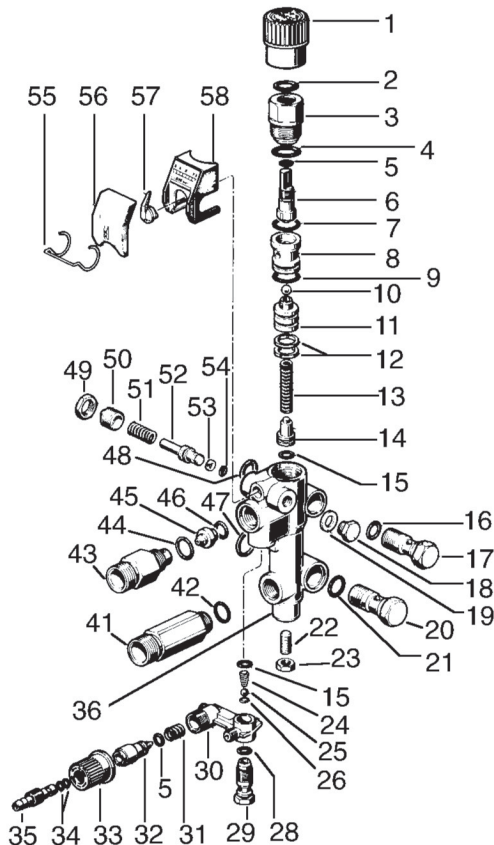

### PARTS LIST

ITEM PART NO	DESCRIPTION	KIT QTY.	ITEM PART NO	DESCRIPTION	KIT QTY.
1.	36258351 Knob, Adjusting	1	28.	90358500 O-Ring, .426 x .070	94
2.	90383500 O-Ring, .594 x .103	95	29.	36256370 Seat, Valve	1
3.	36255670 Screw, Pressure Adjusting	1	30.	36256251 Body, Chemical Injector	1
4.	90384700 O-Ring, .797 x .103	95	31.	94738300 Spring, .384 x .394	94
5.	90358000 O-Ring, .344 x .070	94,95	32.	36256470 Needle, Valve	1
6.	36257402 Piston, Unloader	1	33.	36256551 Knob, Adjusting	1
7.	90359800 O-Ring, .801 x .070	95	34.	90357000 O-Ring, .176 x .070	94
8.	36255466 Seat, Valve	95	35.	36256670 Hose Barb	1
9.	90359600 O-Ring, .739 x .070	95	36.	36258241 Body, Valve	1
10.	97480200 Ball, 9/32"	95	41.	36258470 Nipple, Inlet, 1/2 NPT	1
11.	36257270 Piston, .089	1	42.	90359100 O-Ring, .551 x .070	95
12.	90508000 Ring, Back-up	95	43.	10031870 Nipple, Outlet, 3/8 NPT	1
13.	94734400 Spring, .295 x 1.575	95	44.	90383200 O-Ring, .549 x .103	94
14.	36255270 Support, Spring	1	45.	10030751 Nozzle, .071	1
15.	90358200 O-Ring, .364 x .070	94,95	46.	90382200 O-Ring, .391 x .103	94
16.	90382000 O-Ring, .359 x .103	95	47.	90383900 O-Ring, .625 x .103	95
17.	36256770 Fitting, Banjo, 3/8-19 BSPP	1	48.	90383300 O-Ring, .549 x .103	95
18.	98196600 Plug, Hex Head, 1/8-28 BSPP	1	49.	92249200 Nut, Jam, M14	1
19.	96710000 Washer, Flat, .394 x .551 x .059	1	50.	36258070 Screw, Adjusting, M14 x 1	1
20.	36256870 Fitting, Banjo, 3/8-19 BSPP	1	51.	94733800 Spring, .283 x .709	1
21.	90382700 O-Ring, .469 x .103	95	52.	36257970 Piston, Gauge	1
22.	99305400 Screw, Set, Socket Headless, M8 x 20	1	53.	90500700 Ring, Back-up	95
23.	92221800 Nut, Jam, M8	1	54.	90356800 O-Ring, .145 x .070	95
24.	94821700 Spring, Conical, .169 x .287 x .433	94	55.	94871800 Clip, Spring	1
25.	97478200 Ball, 7/32"	94	56.	36257751 Cover, Gauge	1
26.	90357200 O-Ring, .208 x .070	94	57.	36257851 Needle, Gauge	1
			58.	36258601 Face, Gauge	1