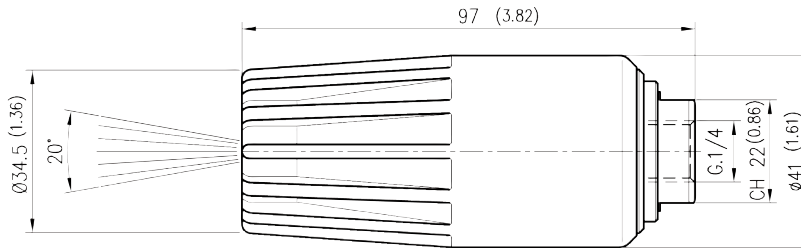

FEATURES

- Strong brass structure
- Highly shock resistant ceramic seat and nozzle
- Oversized bearings for long life
- Can be used in any position

SPECIFICATIONS

Part Number	YR36K30	YR36K35	YR36K40	YR36K45	YR36K50	YR36K55	YR36K60	YR36K65	YR36K70	YR36K80
Size	3.0	3.5	4.0	4.5	5.0	5.5	6.0	6.5	7.0	8.0
Color Code	White	Brown	Yellow	Blue	Purple	Red	Green	Light Blue	Orange	Silver
Minimum Pressure	1150 PSI									
Maximum Pressure	3650 PSI									
Maximum Temperature	212 ⁰ F									
Inlet	1/4" BSP-F									
Weight	0.9 lbs									

DIMENSIONS

PARTS LIST

Item	Part No.	Description	QTY.
1	25166231	Coupling, 1/4" BSP-F, YR36K30	1
1	25163431	Coupling, 1/4" BSP-F, YR36K35	1
1	25163531	Coupling, 1/4" BSP-F, YR36K40	1
1	25164531	Coupling, 1/4" BSP-F, YR36K45	1
1	25163631	Coupling, 1/4" BSP-F, YR36K50	1
1	25164631	Coupling, 1/4" BSP-F, YR36K55	1
1	25163631	Coupling, 1/4" BSP-F, YR36K60	1
1	25164631	Coupling, 1/4" BSP-F, YR36K65	1
1	25164731	Coupling, 1/4" BSP-F, YR36K70	1
1	25166131	Coupling, 1/4" BSP-F, YR36K80	1
2	10307201	O-ring, 1.78 x 20.35, Ni 85	1
3	25162663	Washer, 14.8 x 23 x 0.1 mm, Sst.	1
4	25163122	Turbine	1
5	25165924	Spares Kit, YR51K30	1
5	25166024	Spares Kit, YR51K35	1
5	25163324	Spares Kit, YR51K40	1
5	25163724	Spares Kit, YR51K45	1
5	25163824	Spares Kit, YR51K50	1
5	25166824	Spares Kit, YR51K55	1
5	25163924	Spares Kit, YR51K60	1
5	25164024	Spares Kit, YR51K65	1
5	25164124	Spares Kit, YR51K70	1
5	25166924	Spares Kit, YR51K80	1
6	25162485	Seal, 7.2 x 12 x 6	1
7	25162231	Housing	1
8	25162185	Knob, blue	1
9	15200040	Stud, dark yellow	1
10	10323000	O-ring, 3.53 x 7.52	2