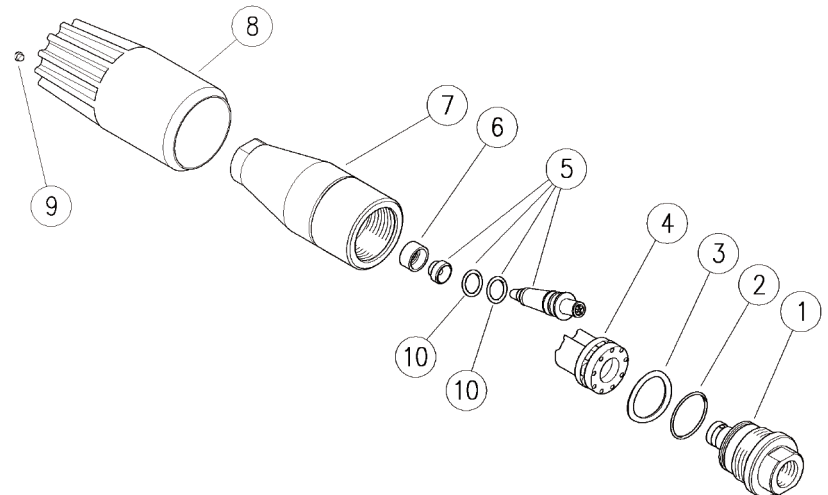

FEATURES

- Strong brass structure
- Highly shock resistant ceramic seat and nozzle
- Oversized bearings for long life
- Can be used in any position

SPECIFICATIONS

Part Number	YR36K30	YR36K35	YR36K40	YR36K45	YR36K50	YR36K55	YR36K60	YR36K65	YR36K70	YR36K80
Size	3.0	3.5	4.0	4.5	5.0	5.5	6.0	6.5	7.0	8.0
Color Code	White	Brown	Yellow	Blue	Purple	Red	Green	Light Blue	Orange	Silver
Minimum Pressure	1150 PSI									
Maximum Pressure	3650 PSI									
Maximum Temperature	212 ⁰ F									
Inlet	1/4" BSP-F									
Weight	0.9 lbs									

DIMENSIONS

PARTS LIST

Item	Part No.	Description	QTY.
1	25166231	Coupling, 1/4" BSP-F, YR36K30	1
1	25163431	Coupling, 1/4" BSP-F, YR36K35	1
1	25163531	Coupling, 1/4" BSP-F, YR36K40	1
1	25164531	Coupling, 1/4" BSP-F, YR36K45	1
1	25163631	Coupling, 1/4" BSP-F, YR36K50	1
1	25164631	Coupling, 1/4" BSP-F, YR36K55	1
1	25163631	Coupling, 1/4" BSP-F, YR36K60	1
1	25164631	Coupling, 1/4" BSP-F, YR36K65	1
1	25164731	Coupling, 1/4" BSP-F, YR36K70	1
1	25166131	Coupling, 1/4" BSP-F, YR36K80	1
2	10307201	O-ring, 1.78 x 20.35, Ni 85	1
3	25162663	Washer, 14.8 x 23 x 0.1 mm, Sst.	1
4	25163122	Turbine	1
5	25165924	Spares Kit, YR51K30	1
5	25166024	Spares Kit, YR51K35	1
5	25163324	Spares Kit, YR51K40	1
5	25163724	Spares Kit, YR51K45	1
5	25163824	Spares Kit, YR51K50	1
5	25166824	Spares Kit, YR51K55	1
5	25163924	Spares Kit, YR51K60	1
5	25164024	Spares Kit, YR51K65	1
5	25164124	Spares Kit, YR51K70	1
5	25166924	Spares Kit, YR51K80	1
6	25162485	Seal, 7.2 x 12 x 6	1
7	25162231	Housing	1
8	25162185	Knob, blue	1
9	15200040	Stud, dark yellow	1
10	10323000	O-ring, 3.53 x 7.52	2