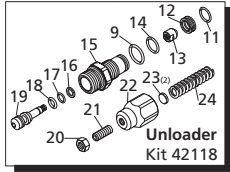

Repair Kits

Pos	Code	Description	Qty.	Pos	Code	Description	Qty.	Legend	
1	800220	Head bolt M8x45	(221 in/lbs) 3	37	1460430	O-Ring ø4x2.5	1	ø 12	ø 12
2	2840860	Pump head	□ 1	38	2840350	Jet	1	For ○	For □
	2840660	Pump head	○ 1	39	1343580	Spring	1	RMV2G20	RMV2.5G25D
6	2840830	Plug	1	40	800560	O-Ring ø8.73x1.78	2	RMV2G25	RMV2.5G27D
7	600180	O-Ring ø7.66x1.78	1	41	2840340	Detergent injector	1	RMV2G23B	RMV2.5G30D
8	2840130	Plug	(221 in/lbs) 3	42	2840270	Suction fitting 3/4" NH	1		
9	740290	O-Ring ø14x1.7	4	43	2840390	Suction fitting	1		
10	2849050	Complete valve	○ 6	44	1266330	Filter	1		
	2849051	Complete valve	□ 6	46	2840400	Outlet fitting	1		
11	1470210	O-Ring ø9x1	1	48	2840060	Spring	3		
12	2840770	Seat	1	49	2840530	Piston	○ 3		
13	2840760	By-pass jet	1		2840040	Piston	□ 3		
14	820510	O-Ring ø10.82x1.78	1	50	2840050	Ring	3		
15	2840750	Piston guide	1	51	1980130	Thrust washer	1		
16	2760210	Ring	1	52	1980250	Bushing	1		
17	660190	O-Ring ø6.07x1.78	1	53	1980240	Thrust washer	1		
18	2260100	O-Ring ø6.02x2.62	1	54	2840900	Hollow shaft	○ 1		
19	2760400	Piston	1		2840730	Hollow shaft	□ 1		
20	1980300	Nut M6	1	55	161060	Bearing	1		
21	392840	Grub screw M6x16	1	56	161050	Circlip øi72	1		
22	2760480	Handle insert	1	57	2840310	Seal	1		
23	1980220	Plate spring	2	58	2840890	O-Ring ø14x2	2		
24	2760410	Spring	1	59	2840840	Plug (EZ start pump only)	1		
25	2200141	Gasket	3 or 6	60	480650	Washer (EZ start pump only)	1		
26	770590	O-Ring ø23.52x1.78	□ 3	61	2840441	Seat (EZ start pump only)	1		
27	2840561	Bushing - Plastic	○ 3	62	2840450	Spring (EZ start pump only)	1		
	2840090	Bushing - Brass	○ 3	63	1060100	Ball (EZ start pump only)	1		
	2840550	Bushing - 2 pc brass	□ 3						
28	2840540	Bushing - 2 pc brass	□ 3						
29	1683500	Oil seal	3						
30	2840230	Housing	1						
31	480560	O-Ring ø6.75x1.78	1						
32	2840710	Oil plug	1						
33	480480	O-Ring ø4.48x1.78	2						
34	1982520	Hose nipple	1						
35	1250280	Ball	1						
36	1560520	Spring	1						
					AR64545	Oil	1		
						OIL CAPACITY - 2.2 OZ			