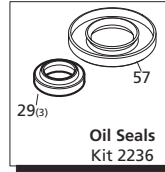

Repair Kits

Pos	Code	Description	Qty.	Pos	Code	Description	Qty.	Legend	
1	800220	Head bolt M8x45	(221 in/lbs) 3	37	1460430	O-Ring ø4x2.5	1	ø 12	ø 12
2	2840860	Pump head	□ 1	38	2840350	Jet	1	For ○	For □
	2840660	Pump head	○ 1	39	1343580	Spring	1	RMV2G20	RMV2.5G25D
6	2840830	Plug	1	40	800560	O-Ring ø8.73x1.78	2	RMV2G25	RMV2.5G27D
7	600180	O-Ring ø7.66x1.78	1	41	2840340	Detergent injector	1	RMV2G23B	RMV2.5G30D
8	2840130	Plug	(221 in/lbs) 3	42	2840270	Suction fitting 3/4" NH	1		
9	740290	O-Ring ø14x1.7	4	43	2840390	Suction fitting	1		
10	2849050	Complete valve	○ 6	44	1266330	Filter	1		
	2849051	Complete valve	□ 6	46	2840400	Outlet fitting	1		
11	1470210	O-Ring ø9x1	1	48	2840060	Spring	3		
12	2840770	Seat	1	49	2840530	Piston	○ 3		
13	2840760	By-pass jet	1		2840040	Piston	□ 3		
14	820510	O-Ring ø10.82x1.78	1	50	2840050	Ring	3		
15	2840750	Piston guide	1	51	1980130	Thrust washer	1		
16	2760210	Ring	1	52	1980250	Bushing	1		
17	660190	O-Ring ø6.07x1.78	1	53	1980240	Thrust washer	1		
18	2260100	O-Ring ø6.02x2.62	1	54	2840900	Hollow shaft	○ 1		
19	2760400	Piston	1		2840730	Hollow shaft	□ 1		
20	1980300	Nut M6	1	55	161060	Bearing	1		
21	392840	Grub screw M6x16	1	56	161050	Circlip øi72	1		
22	2760480	Handle insert	1	57	2840310	Seal	1		
23	1980220	Plate spring	2	58	2840890	O-Ring ø14x2	2		
24	2760410	Spring	1	59	2840840	Plug (EZ start pump only)	1		
25	2200141	Gasket	3 or 6	60	480650	Washer (EZ start pump only)	1		
26	770590	O-Ring ø23.52x1.78	□ 3	61	2840441	Seat (EZ start pump only)	1		
27	2840561	Bushing - Plastic	○ 3	62	2840450	Spring (EZ start pump only)	1		
	2840090	Bushing - Brass	○ 3	63	1060100	Ball (EZ start pump only)	1		
	2840550	Bushing - 2 pc brass	□ 3						
28	2840540	Bushing - 2 pc brass	□ 3						
29	1683500	Oil seal	3						
30	2840230	Housing	1						
31	480560	O-Ring ø6.75x1.78	1						
32	2840710	Oil plug	1						
33	480480	O-Ring ø4.48x1.78	2						
34	1982520	Hose nipple	1						
35	1250280	Ball	1						
36	1560520	Spring	1						
					AR64545	Oil	1		
						OIL CAPACITY - 2.2 OZ			