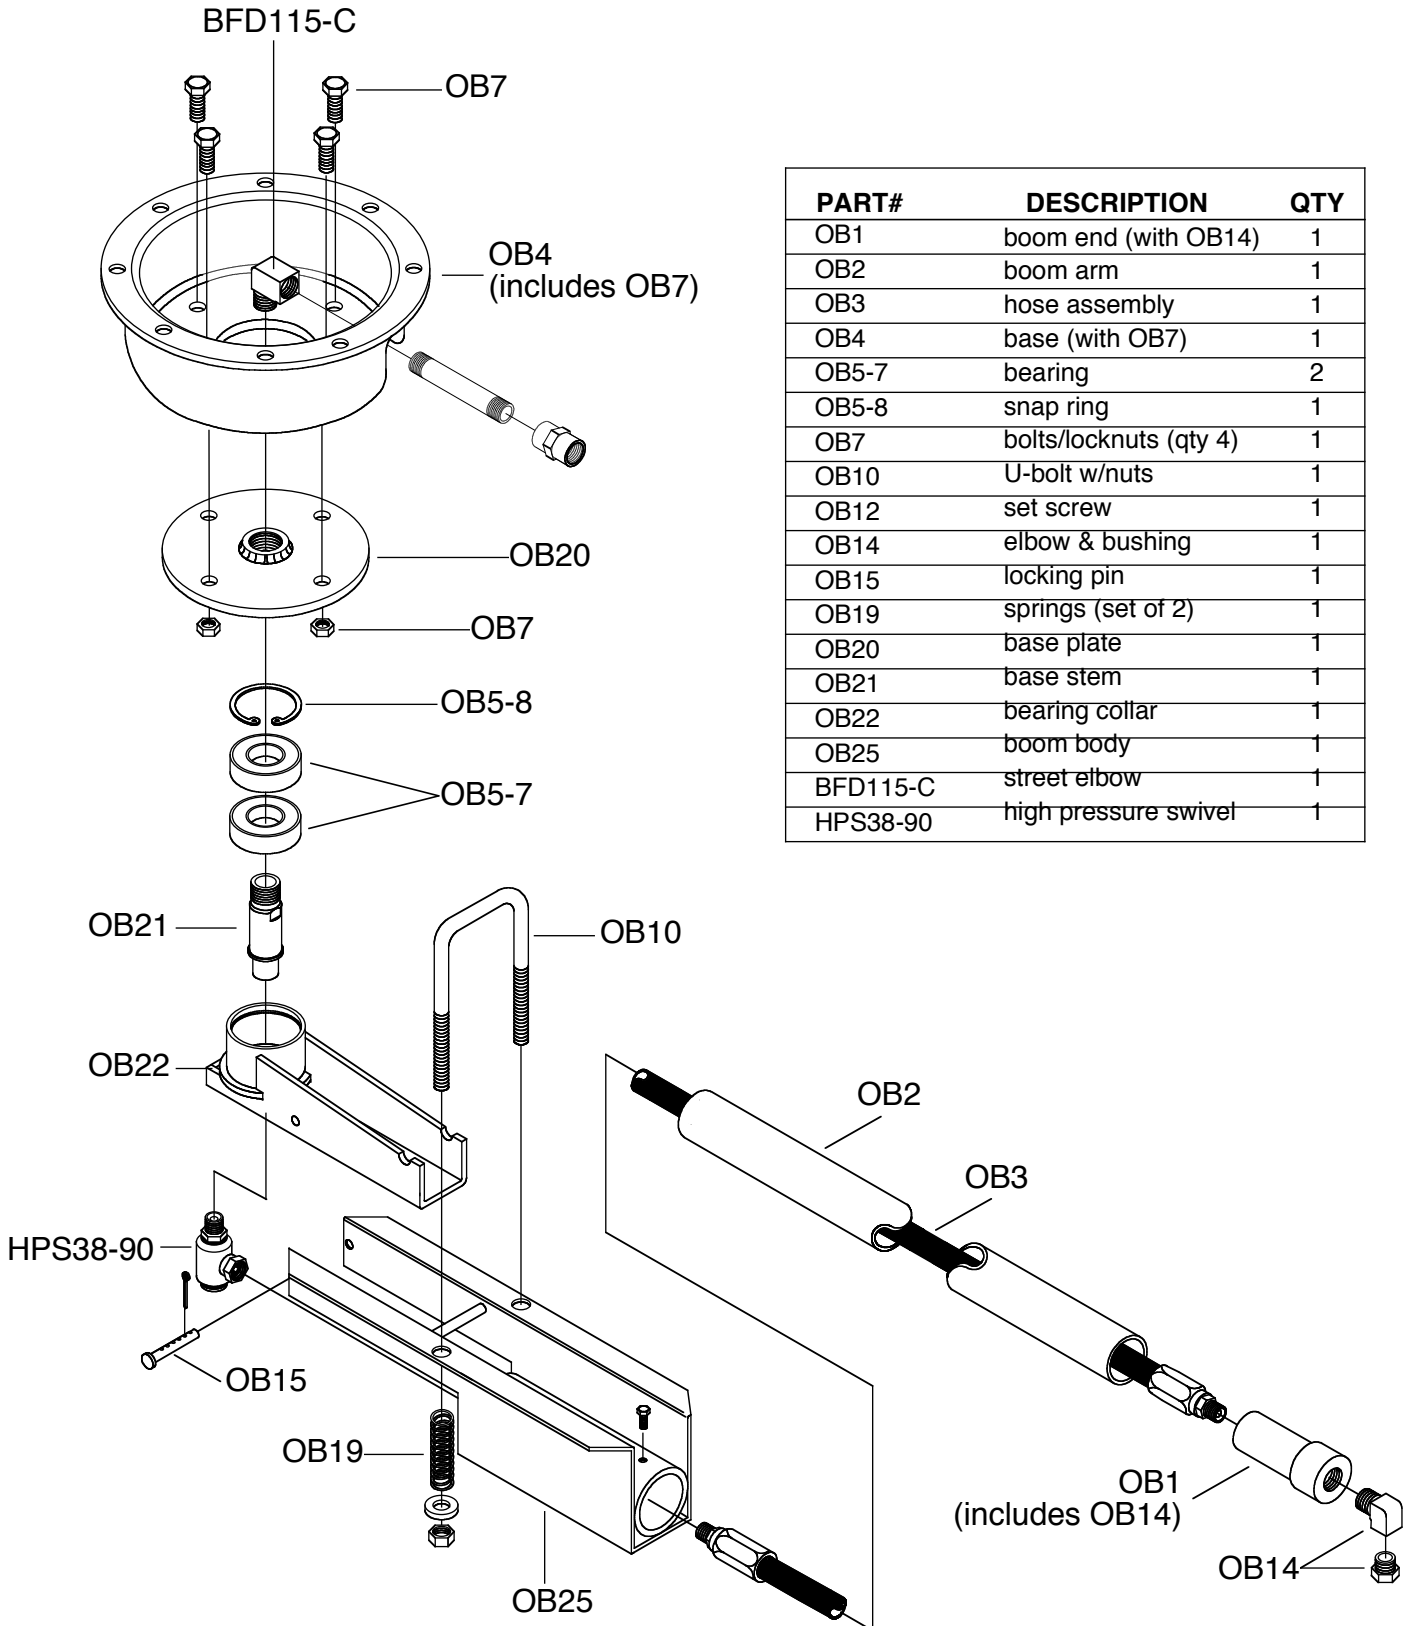

MAGIKIST

OVERHEAD 360° SWIVEL BOOM MODEL OBO

PART#	DESCRIPTION	QTY
OB1	boom end (with OB14)	1
OB2	boom arm	1
OB3	hose assembly	1
OB4	base (with OB7)	1
OB5-7	bearing	2
OB5-8	snap ring	1
OB7	bolts/locknuts (qty 4)	1
OB10	U-bolt w/nuts	1
OB12	set screw	1
OB14	elbow & bushing	1
OB15	locking pin	1
OB19	springs (set of 2)	1
OB20	base plate	1
OB21	base stem	1
OB22	bearing collar	1
OB25	boom body	1
BFD115-C	street elbow	1
HPS38-90	high pressure swivel	1