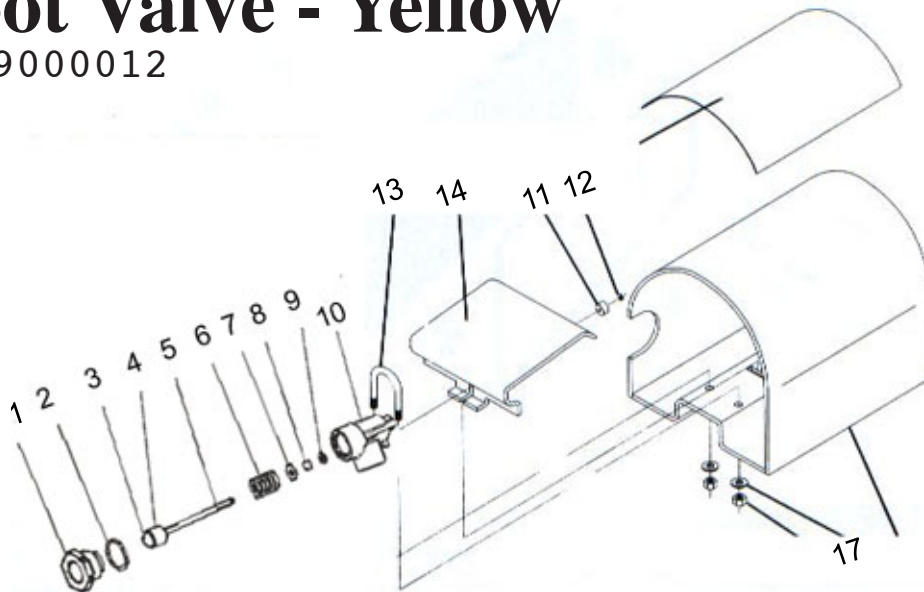

Foot Valve - Yellow

#999000012

Foot Valve Yellow #999000012

Item	Order #	Description
1	In repair kit	Outlet
2	In repair kit	O-ring
3	In repair kit	Ball
4	In repair kit	Ball holder
5	In repair kit	Piston rod
6	In repair kit	Spring
7	In repair kit	Brass washer
8	In repair kit	O-ring
9	In repair kit	Back ring
10	010000136	Brass housing
11	In repair kit	Washer, plastic
12	In repair kit	Lock ring, Stainless Steel
13	900000015	U-bolt, 1/4" - 1 w
14	900000014	Pedal, Foot Valve
15	900000018	Decal, Foot Valve
16	900000016	Locknut, 1/4" - 20 unc
17	900000017	Washer, 1/4" flat
18	900000013	Housing, Foot Valve
	200810400	Repair Kit
	200851484	Repair Kit, Valve complete Items #1-12