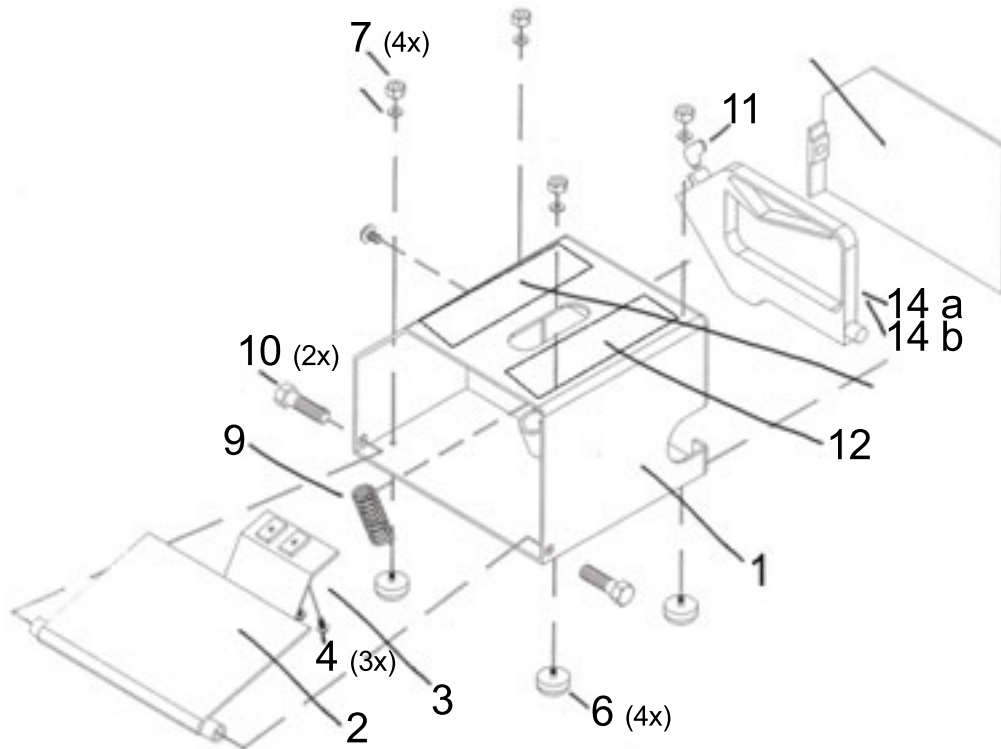

Foot Valve - Green

#999002305 w/ ST-2305 Spray Gun & #999002700 w/ ST-2700 SS Spray Gun

Foot Valve Green #999002305 w/ ST-2305 Spray Gun & #999002700 w/ ST-2700 SS Spray Gun

Item	Order #	Description
1	910000001	Housing
2	910000002	Pedal
3	910000003	trigger block
4	910000004	Screws 1/4" - 20 x 1/2" block/plate (3x)
5	910000005	Back cover
6	910000006	Rubber feet (4x)
7	910000007	Nuts 10-24 for rubber bumper (4x)
8	910000008	Washers 10-24 for rubber bumper (4x)
9	910000010	Spring
10	910000011	Bolts 7/16" - 14 x 1 1/2"
11	910000012	Elbow, plated steel
12	910000014	Warning label
13	910000015	Instruction label
14a	202305600	ST-2305 Spray gun, easy-pull trigger, 5000 PSI
14b	202700600	ST-2700 Stainless Steel Spray gun, relax-action trigger, 5000 PSI