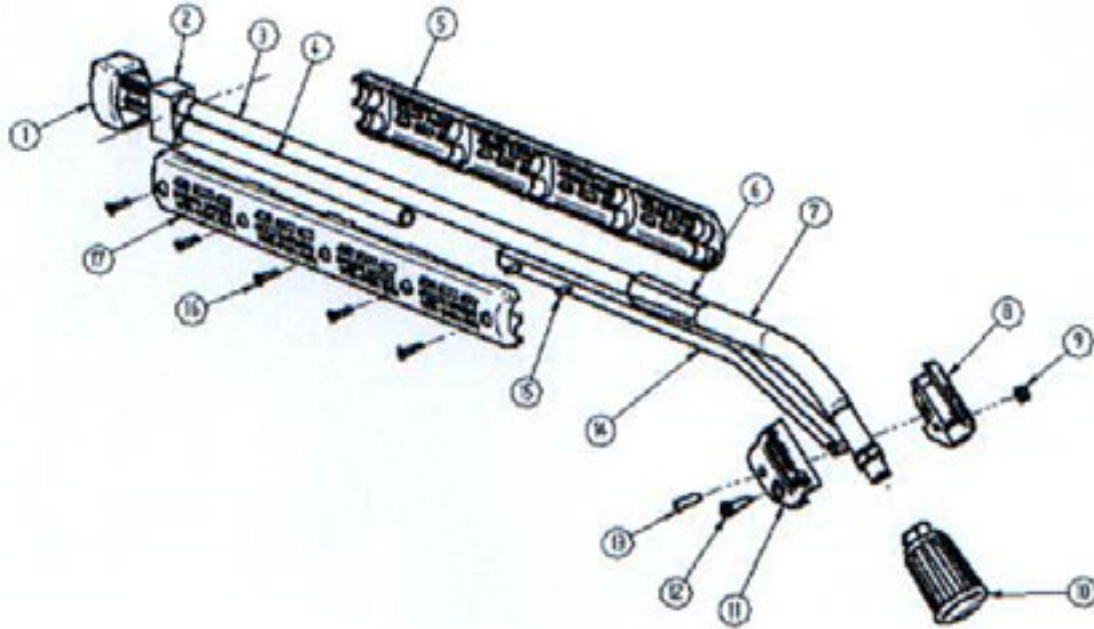

ST-85 Push and Pull Lance #200085710

ST-85 #200085710

Item	Order #	Description
1	020002770	Housing cover
2	010002200	Housing
3	070000030	Lance 500 mm
4	070000440	Lance 2500 mm
5	020002660	Semi casing (2)
6	020007530	Shrinkdown plastic tubing
7	200086300	Hose
8	020007510	Hose holder right side
9	040002865	Nut M5
10	200085310	Nozzle protection with adapter
11	020007500	Hose holder left side
12	040002870	Screw M5 x 16
13	040002880	Straight pin 5 x 20
14	030000220	Aluminum ??? German TRANSLATION
15	040002885	Straight pin 4 x 30
16	050000051	Screw 3.5 x 16
17	020002650	Semi casing (1)