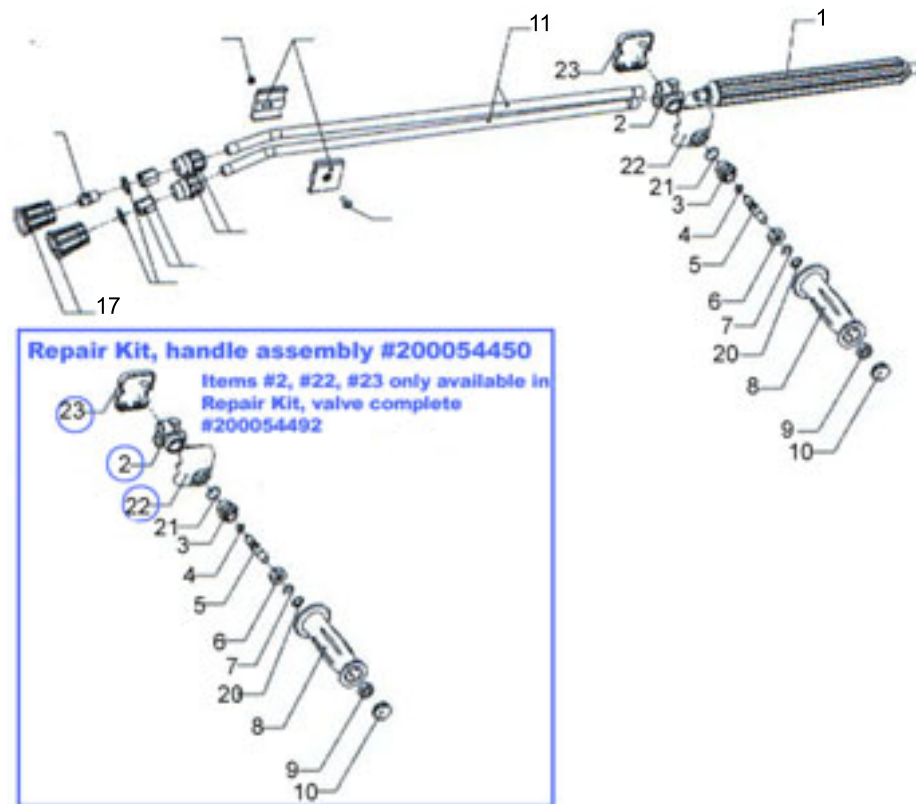

# ST-54 Dual Lance

#200054500 (38 in.) #200054530 (48 in.)

## ST-54

#200054500 (38in.)

#200054530 (48in.)

Item	Order #	Description
1	070000330	Spray lance, insulated 300 mm
2	In Repair Kit	Housing, brass
3	In Repair Kit	Nipple
4	In Repair Kit	O-ring
5	In Repair Kit	Adjustment rod
6	In Repair Kit	Stop nut
7	In Repair Kit	Locking ring
8	In Repair Kit	Handle
9	In Repair Kit	Nut
10	In Repair Kit	Cap
11	070000040	Lance, 24 in.
	070000050	Lance, 32 in.
12	040000180	Plastic clamp
13	040000170	Screw
14	040000160	Bushing
15	020000275	Nut/cap, gray
16	100001120	Nozzle protection adapter 1/4"
17	020011270	Nozzle protection
18	120253002	Low pressure nozzle
19	100001060	Washer
20	In Repair Kit	Washer, brass
21	In Repair Kit	O-ring
22	020005050	Valve cover, upper part
23	020005060	Valve cover, lower part
*	200054450	Repair kit, handle assembly
*	200054492	Repair kit, valve complete