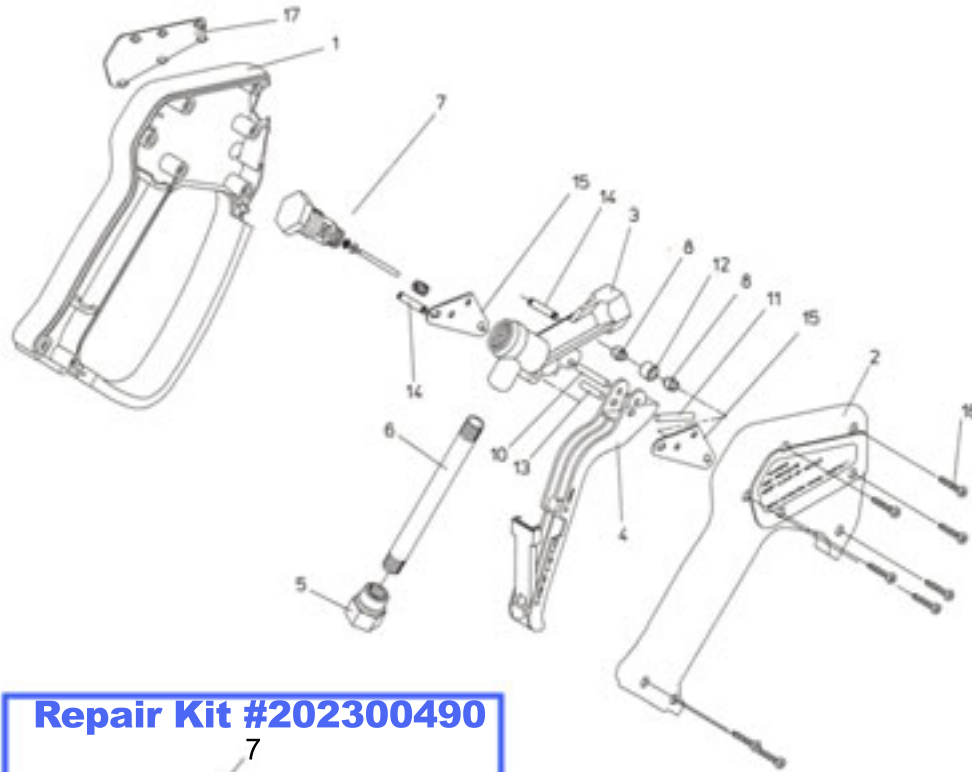

ST-2605 Spray Gun #202605600

ST 2605 #202605600

Item	Order #	Description
1	020008615	Plastic housing with handle (left)
2	020008620	Plastic housing (right)
3	010007343	Valve housing
4	202600410	Trigger, complete
5	040001024	Inlet nut
6	070001075	Inlet pipe
7	202300490	Complete valve assembly/Repair kit
8	020008622	Slide bushing
10	040007080	Axle for trigger
11	040007045	Sliding ring
12	040007057	Pressure coil
13	040007050	Pressure Pin
14	040007060	Pin
15	040007058	Support plate
16	040000050	Screw, 3.5 x 16
17	020008700	ST-2605 label