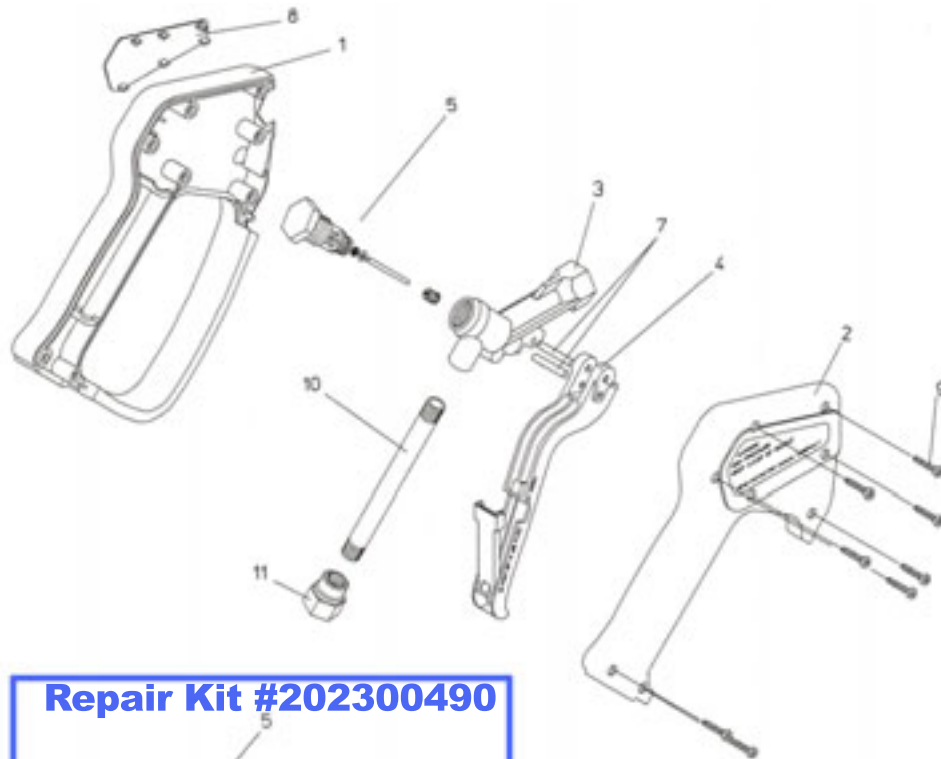

ST-2305 Spray Gun #202305600

ST-2305 #202305600

Item	Order #	Description
1	020008615	Plastic housing with handle (left)
2	020008620	Plastic housing (right)
3	010007341	Valve housing
4	202600411	Trigger, complete
5	202300490	Complete valve assembly/Repair kit
7	040007080	Axle for trigger
8	020008830	ST-2305 label
9	040000050	Screw, 3.5 x 16
10	070001075	Inlet pipe
11	040001024	Inlet nut