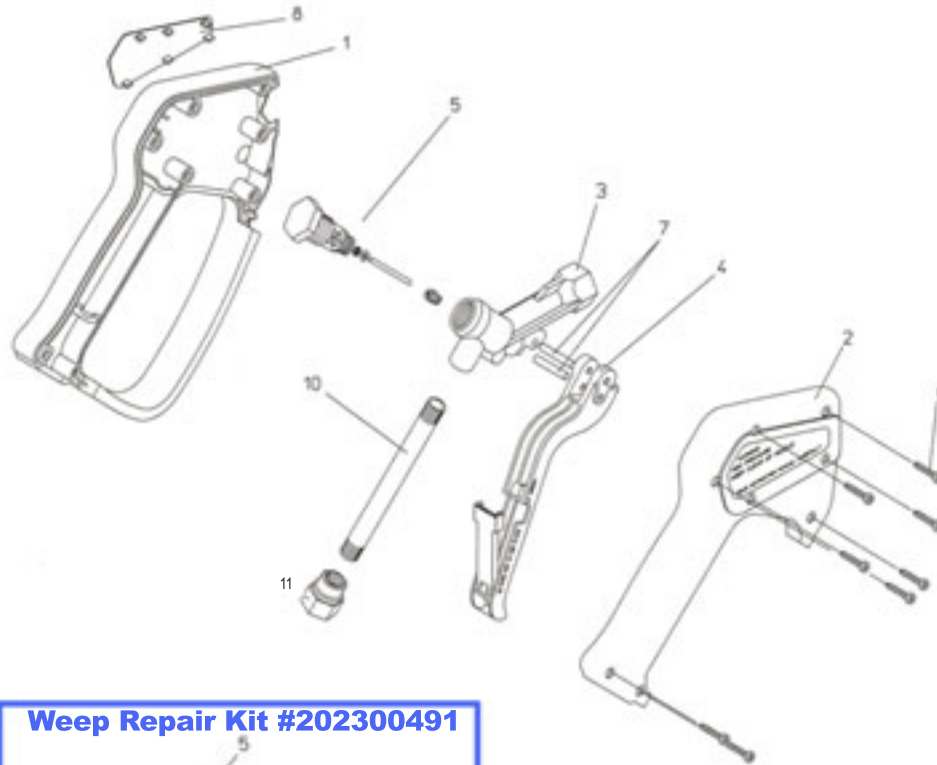

ST-2300 WEEP Spray Gun #202300615

ST-2300 Weep #202300615

Item	Order #	Description
1	020008615	Plastic housing with handle (left)
2	020008620	Plastic housing (right)
3	010007341	Valve housing
4	202300418	Trigger, complete (blue w/ yellow safety lock)
5	202300491	Complete valve assembly/Repair kit, WEEP
7	040007080	Axle for trigger
8	020008628	ST-2300 Weep yellow label
9	040000050	Screw, 3.5 x 16
10	070001397	Inlet pipe
11	010002610	Inlet nut
10 & 11	202000497	Inlet pipe with 3/8" FNPT hex