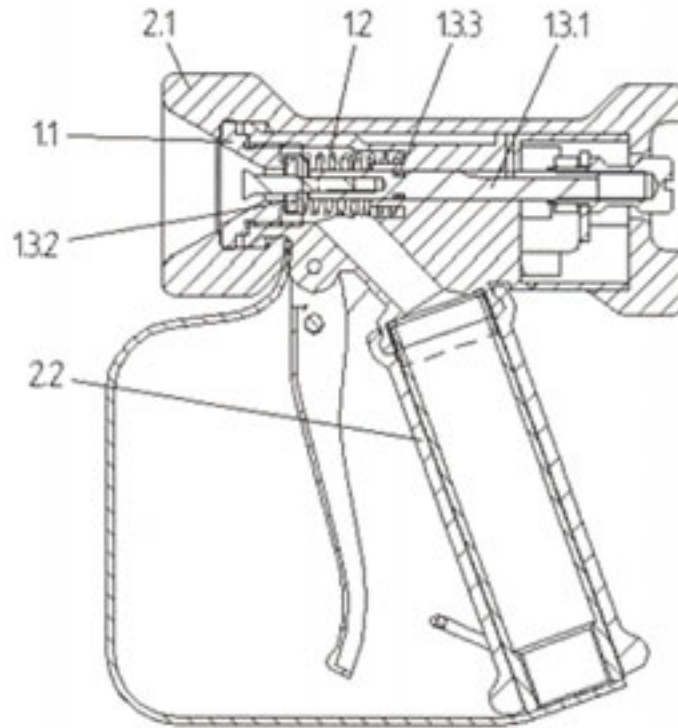

ST-1200 Brass Spray Gun #201200500

#1 Repair Kit #201200430
#2 Repair Kit #201200495
See list below for included parts

ST-1200 Brass #201200500

<i>Item</i>	<i>Order #</i>	<i>Description</i>
1	201200430	Repair kit #1, complete (Composed of 1.1 - 1.3.3)
1.1	In Repair Kit #1	Nozzle
1.2	In Repair Kit #1	Spring
1.3.1	In Repair Kit #1	Piston rod
1.3.2	In Repair Kit #1	Valve disk, complete
1.3.3	In Repair Kit #1	O-ring
2	201200495	Repair kit #2, complete (Composed of 2.1 - 2.2)
2.1	In Repair Kit #2	Protection for valve housing
2.2	In Repair Kit #2	Protection for handle