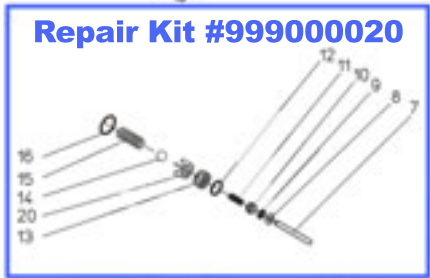

# ST-1100 Spray Gun #201100510

## ST-1100 #201100510

Item	Order #	Description
1	020008510	Plastic housing with handle (left)
2	020008520	Plastic housing (right)
3	201100505	Trigger, complete
4	010006105	Valve housing
5	060000270	Inlet pipe
6	100000400	Inlet hex, 3/8" FNPT
5 & 6	202000495	Inlet pipe with hex
7	In Repair Kit	Piston rod
8	In Repair Kit	Back ring
9	In Repair Kit	O-ring
10	In Repair Kit	Seal support
11	In Repair Kit	Pressure spring
12	In Repair Kit	O-ring
13	In Repair Kit	Valve seat
14	In Repair Kit	Ball, stainless steel
15	In Repair Kit	Spring
16	In Repair Kit	O-ring
17	010006110	Valve seal screw
18	010001245	Brass pin
19	040000050	Screw
20	In Repair Kit	Housing
	999000020	Repair kit ST-1100