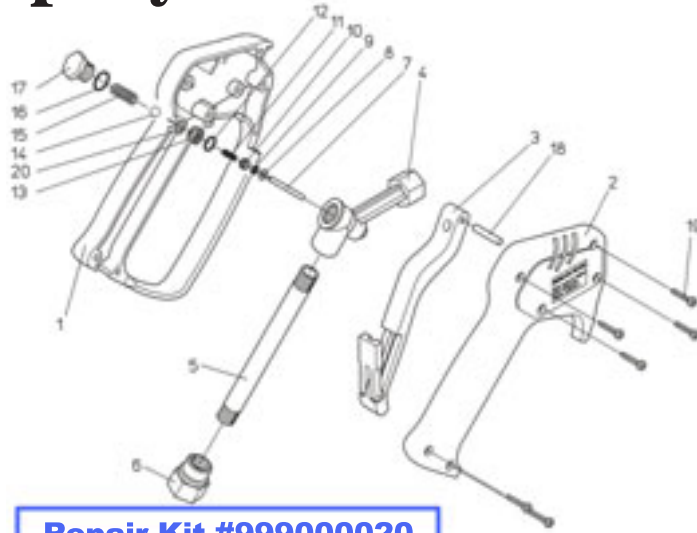

# ST-1100 Spray Gun #201100510

## ST-1100 #201100510

Item	Order #	Description
1	020008510	Plastic housing with handle (left)
2	020008520	Plastic housing (right)
3	201100505	Trigger, complete
4	010006105	Valve housing
5	060000270	Inlet pipe
6	100000400	Inlet hex, 3/8" FNPT
5 & 6	202000495	Inlet pipe with hex
7	In Repair Kit	Piston rod
8	In Repair Kit	Back ring
9	In Repair Kit	O-ring
10	In Repair Kit	Seal support
11	In Repair Kit	Pressure spring
12	In Repair Kit	O-ring
13	In Repair Kit	Valve seat
14	In Repair Kit	Ball, stainless steel
15	In Repair Kit	Spring
16	In Repair Kit	O-ring
17	010006110	Valve seal screw
18	010001245	Brass pin
19	040000050	Screw
20	In Repair Kit	Housing
	999000020	Repair kit ST-1100