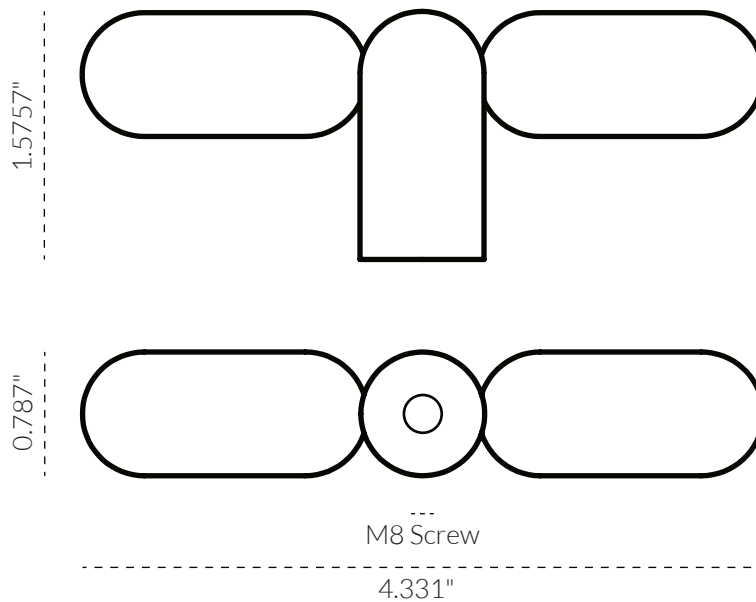

TUBBY T-PULL

TECH SPEC

SPECIFICATIONS

FINISH	SKU	FIXINGS ALSO INCLUDED
 Natural Brass	4070-110-US4	2x M8 * 0.984" Screw 2x M8 * 1.575" Screw 4x M8 Spring Washer 
 Aged Brass	4070-110-AB	
 Tumbled Brass	4070-110-TB	
 Bronze	4070-110-BR	
 Brushed Nickel	4070-110-BN	
 Tumbled Nickel	4070-110-TN	
 Matte Black	4070-110-US19	
 Matte White	4070-110-W	