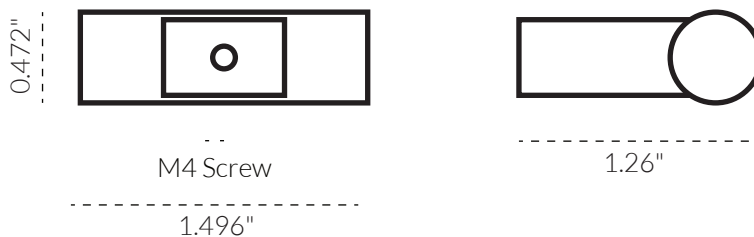

T-PULL

TECH SPEC

SPECIFICATIONS

FINISH	SKU	FIXINGS ALSO INCLUDED
 Natural Brass	4053-US4	<ul style="list-style-type: none"> - 1x M4 * 0.984" Screw - 1x M4 * 1.575" Screw - 1x M4 Spring Washer 
 Aged Brass	4053-AB	
 Tumbled Brass	4053-TB	
 Bronze	4053-BR	
 Brushed Nickel	4053-BN	
 Tumbled Nickel	4053-TN	
 Matte Black	4053-US19	
 Matte White	4053-W	