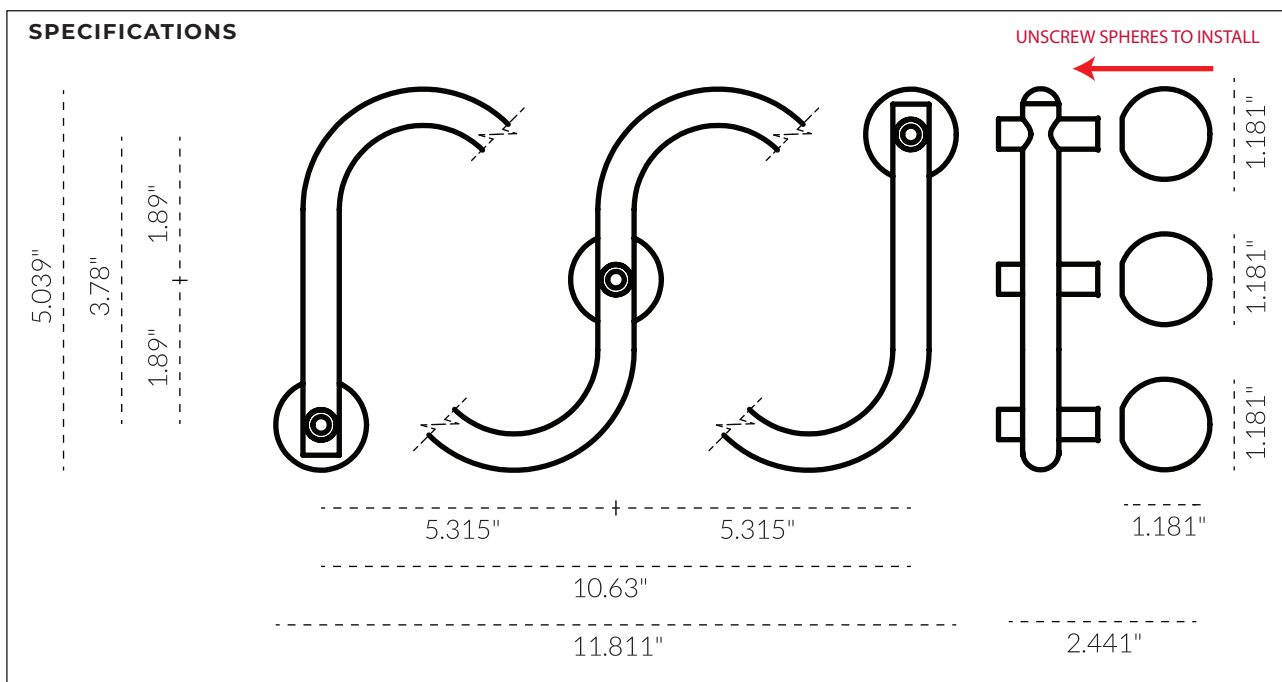

SPHERE HOOK XL

TECH SPEC

FINISH	SKU	FIXINGS ALSO INCLUDED
 Natural Brass	4077-300-US4	<ul style="list-style-type: none"> - 3x 10ga * 2.362" Screw - 3x 10ga * 3.15" Screw - 3x wall plug 
 Aged Brass	4077-300-AB	
 Tumbled Brass	4077-300-TB	
 Bronze	4077-300-BR	
 Brushed Nickel	4077-300-BN	
 Tumbled Nickel	4077-300-TN	
 Matte Black	4077-300-US19	
 Matte White	4077-300-W	