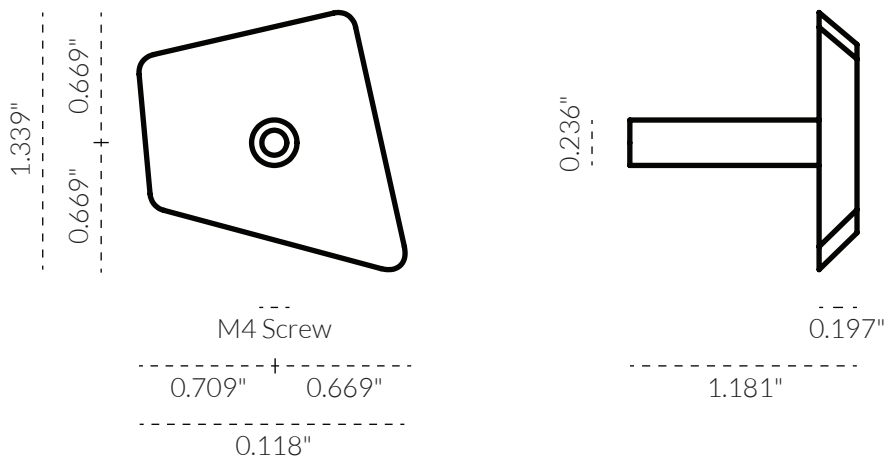

OUTLINE D KNOB

TECH SPEC

SPECIFICATIONS

FINISH	SKU	FIXINGS ALSO INCLUDED
 Tumbled Brass  Tumbled Nickel	4067-TB 4067-AB	<ul style="list-style-type: none"> - 1x M4 * 0.984" Screw - 1x M4 * 1.575" Screw - 1x M4 Spring Washer 