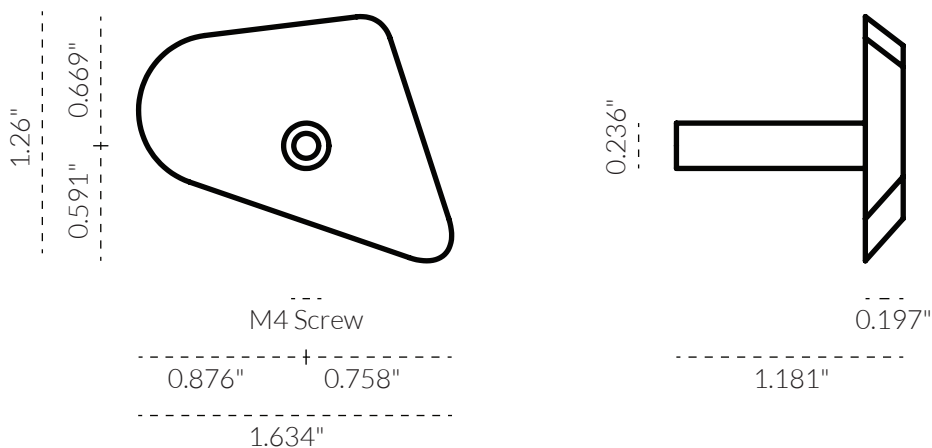

OUTLINE C KNOB

TECH SPEC

SPECIFICATIONS

FINISH	SKU	FIXINGS ALSO INCLUDED
 Tumbled Brass  Tumbled Nickel	4066-TB 4066-AB	<ul style="list-style-type: none"> - 1x M4 * 0.984" Screw - 1x M4 * 1.575" Screw - 1x M4 Spring Washer 