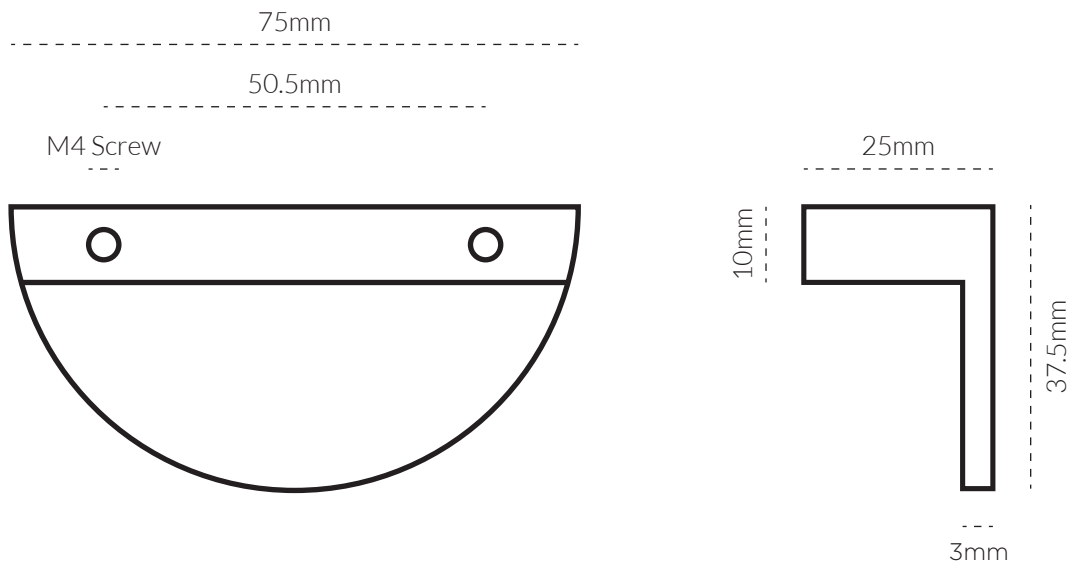

LUNA PULL SMALL 75MM

TECH SPEC

SPECIFICATIONS

FINISH	SKU	FIXINGS ALSO INCLUDED
 Natural Brass	4040-US4-25	<ul style="list-style-type: none"> - 2x M4 * 25mm Screw - 2x M4 * 40mm Screw - 2x M4 Spring Washer 
 Aged Brass	4040-AB-25	
 Tumbled Brass	4040-TB-25	
 Bronze	4040-BR-25	
 Brushed Nickel	4040-BN-25	
 Tumbled Nickel	4040-TN-25	
 Matte Black	4040-US19-25	
 Matte White	4040-W-25	