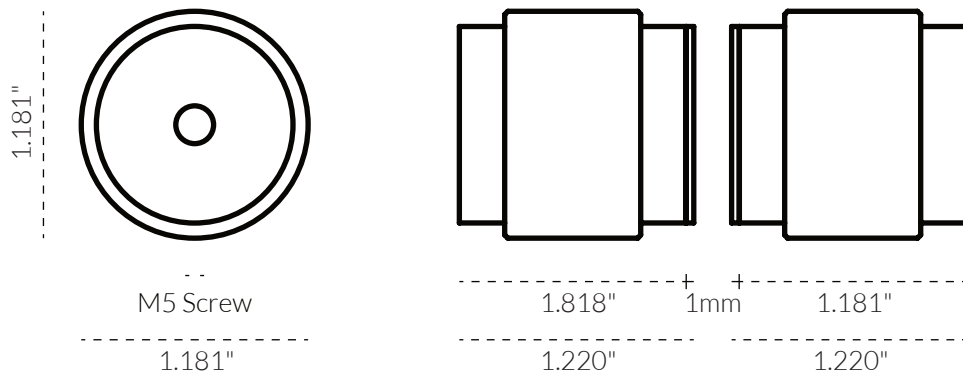

LOLA SHOWER HANDLE

TECH SPEC

SPECIFICATIONS

FINISH	SKU	FIXINGS ALSO INCLUDED
 Natural Brass	4073-US4	<ul style="list-style-type: none"> - 1x M5 * 0.787" Double Screw - 2x Ø30 * 0.039" Rubber Washer 
 Aged Brass	4073-AB	
 Tumbled Brass	4073-TB	
 Bronze	4073-BR	
 Brushed Nickel	4073-BN	
 Tumbled Nickel	4073-TN	
 Matte Black	4073-US19	
 Matte White	4073-W	