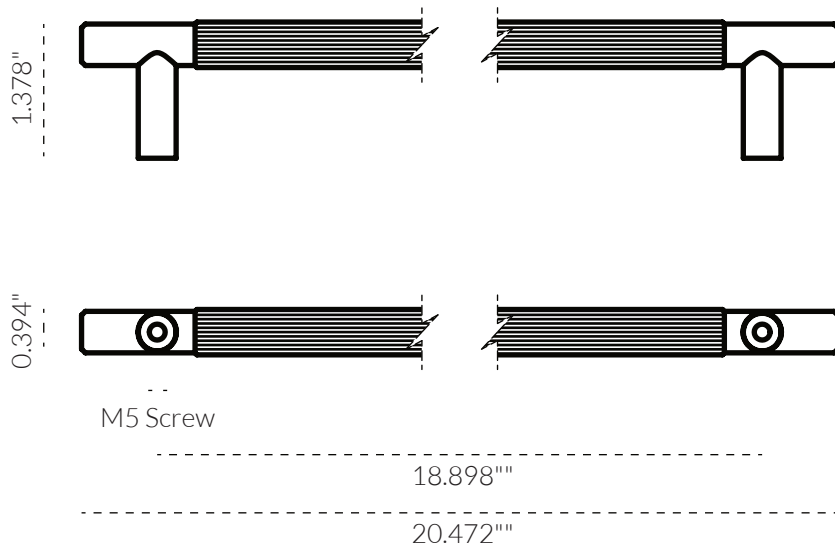

LINEAR PULL LARGE

TECH SPEC

SPECIFICATIONS

FINISH	SKU	FIXINGS ALSO INCLUDED
 Natural Brass	4055-520-US4	<ul style="list-style-type: none"> - 2x M5 * 0.984" Screw - 2x M5 * 1.575" Screw - 2x M5 Spring Washer 
 Aged Brass	4055-520-AB	
 Bronze	4055-520-BR	
 Brushed Nickel	4055-520-BN	
 Matte Black	4055-520-US19	
 Matte White	4055-520-W	