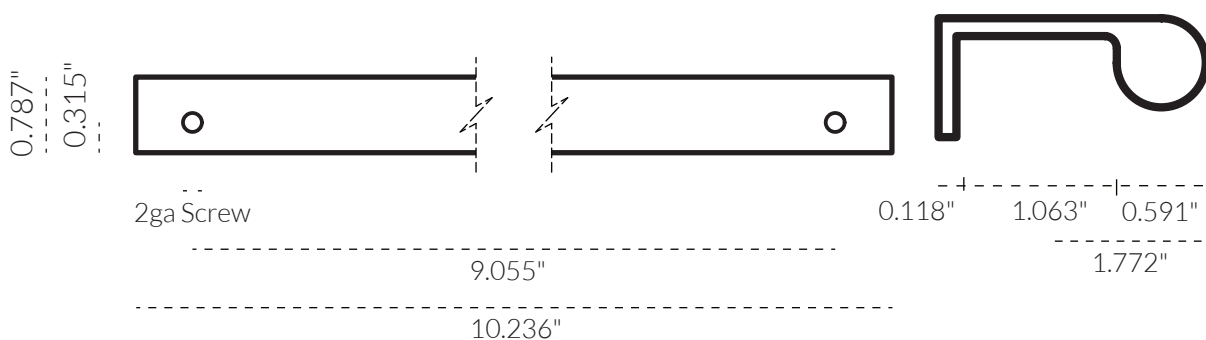

LINCOLN PULL LARGE

TECH SPEC

SPECIFICATIONS

FINISH	SKU	FIXINGS ALSO INCLUDED
 Natural Brass	4034-260-US4	<ul style="list-style-type: none"> - 2x 2ga * 0.591" Timber Screw - 2x 2ga * 0.787" Timber Screw 
 Aged Brass	4034-260-AB	
 Tumbled Brass	4034-260-TB	
 Bronze	4034-260-BR	
 Brushed Nickel	4034-260-BN	
 Tumbled Nickel	4034-260-TN	
 Matte Black	4034-260-US19	
 Matte White	4034-260-W	