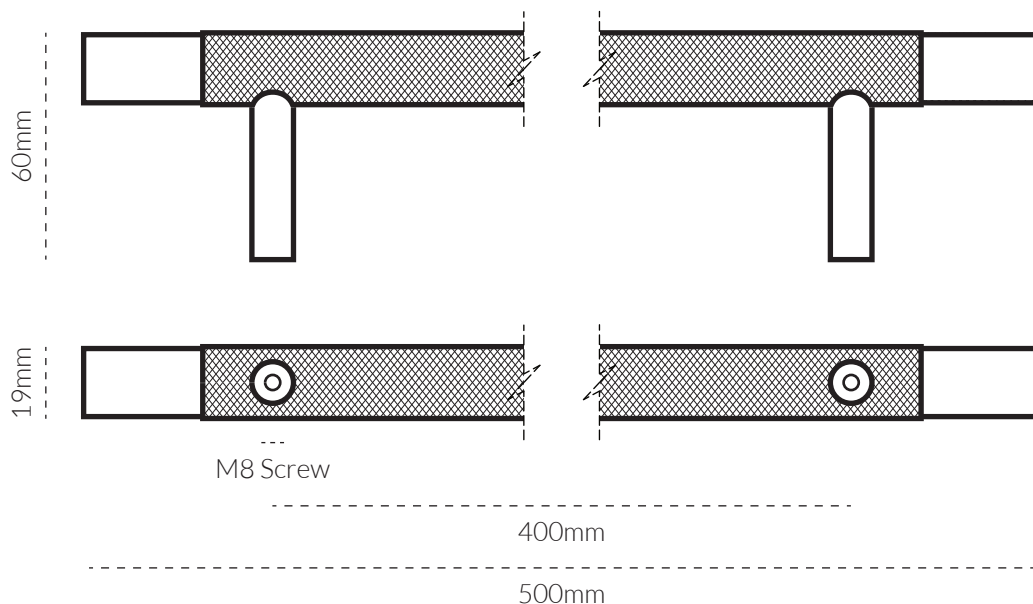

KINTORE APPLIANCE PULL 500MM

TECH SPEC

SPECIFICATIONS

FINISH	SKU	FIXINGS ALSO INCLUDED
 Natural Brass	4041-US4-M8	- 2x M8 * 25mm Screw - 2x M8 * 40mm Screw - 2x M8 Spring Washer 
 Aged Brass	4041-AB-M8	
 Bronze	4041-BR-M8	
 Brushed Nickel	4041-BN-M8	
 Matte Black	4041-US19-M8	
 Matte White	4041-W-M8	