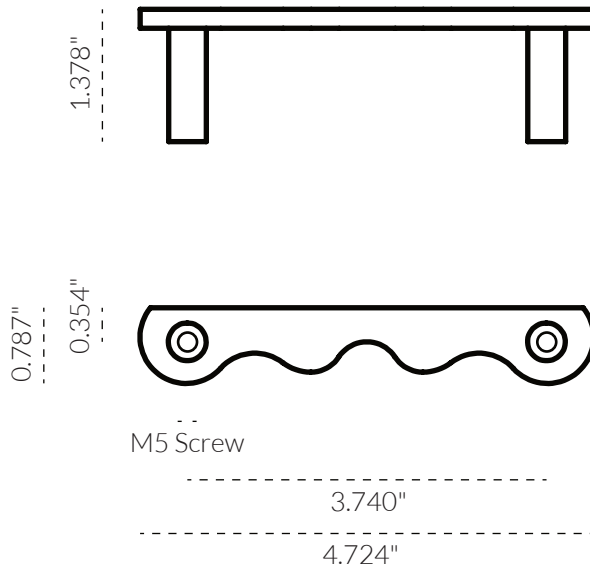

KARU PULL SMALL

TECH SPEC

SPECIFICATIONS

FINISH	SKU	FIXINGS ALSO INCLUDED
 Natural Brass	4074-120-US4	<ul style="list-style-type: none"> - 2x M5 * 0.984" Screw - 2x M5 * 1.575" Screw - 2x M5 Spring Washer 
 Aged Brass	4074-120-AB	
 Tumbled Brass	4074-120-TB	
 Bronze	4074-120-BR	
 Brushed Nickel	4074-120-BN	
 Matte Black	4074-120-US19	
 Matte White	4074-120-W	