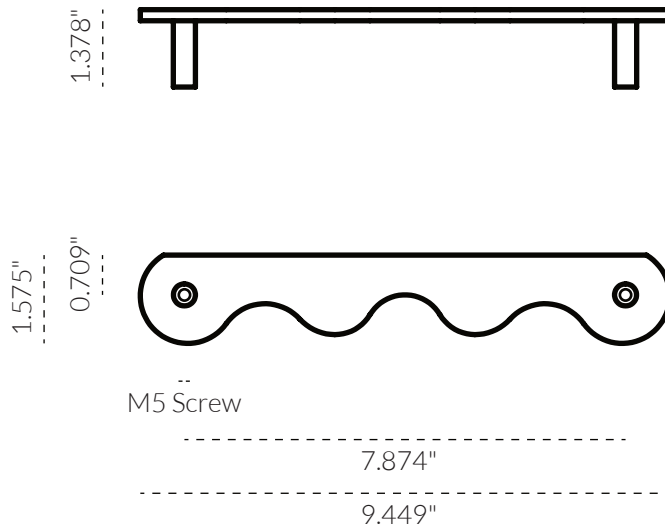

KARU PULL MEDIUM

TECH SPEC

SPECIFICATIONS

FINISH	SKU	FIXINGS ALSO INCLUDED
 Natural Brass	4074-240-US4	<ul style="list-style-type: none"> - 2x M5 * 0.984" Screw - 2x M5 * 1.575" Screw - 2x M5 Spring Washer 
 Aged Brass	4074-240-AB	
 Tumbled Brass	4074-240-TB	
 Bronze	4074-240-BR	
 Brushed Nickel	4074-240-BN	
 Matte Black	4074-240-US19	
 Matte White	4074-240-W	